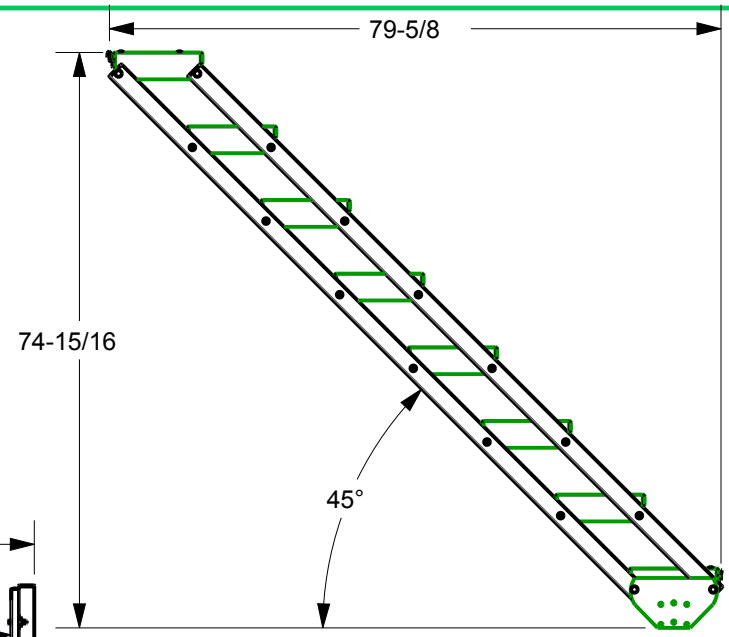

69-3/16

33-13/32

9-5/8

79-5/8

74-15/16

45°

54-3/4

48-25/32

*Midwest*

IDA GROVE, IOWA 51445

MODEL: ADSS-8-15

INCHES (MM)

DESCRIPTION SHORE STEP ASSEMBLY - 8 STEP