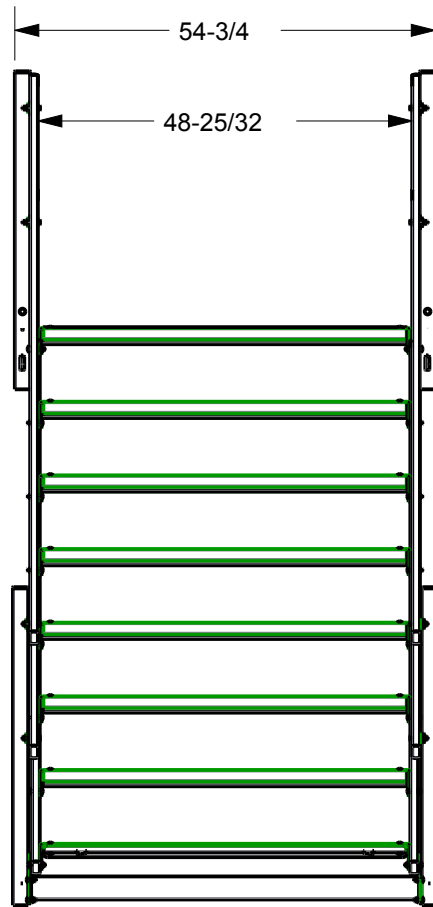

69-3/16

33-13/32

9-5/8

79-5/8

74-15/16

45°

54-3/4

48-25/32

*Midwest*

IDA GROVE, IOWA 51445

MODEL: ADSS-8-15

INCHES (MM)

DESCRIPTION SHORE STEP ASSEMBLY - 8 STEP