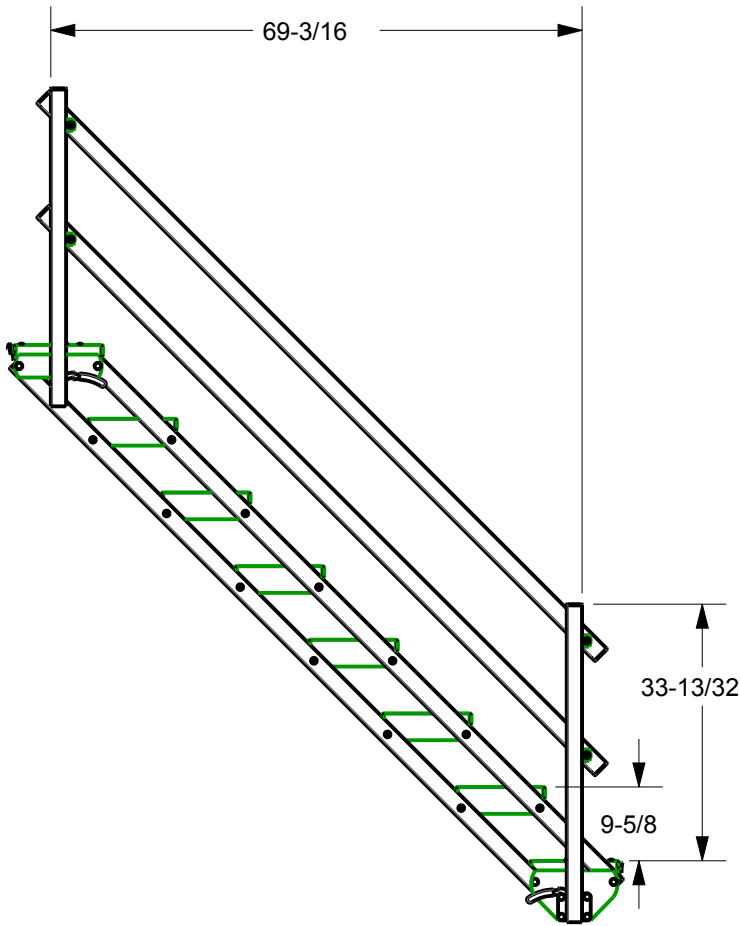

69-3/16

33-13/32

9-5/8

79-5/8

74-15/16

45°

54-3/4

48-25/32

*Midwest*

IDA GROVE, IOWA 51445

MODEL: ADSS-8-15

INCHES (MM)

DESCRIPTION SHORE STEP ASSEMBLY - 8 STEP