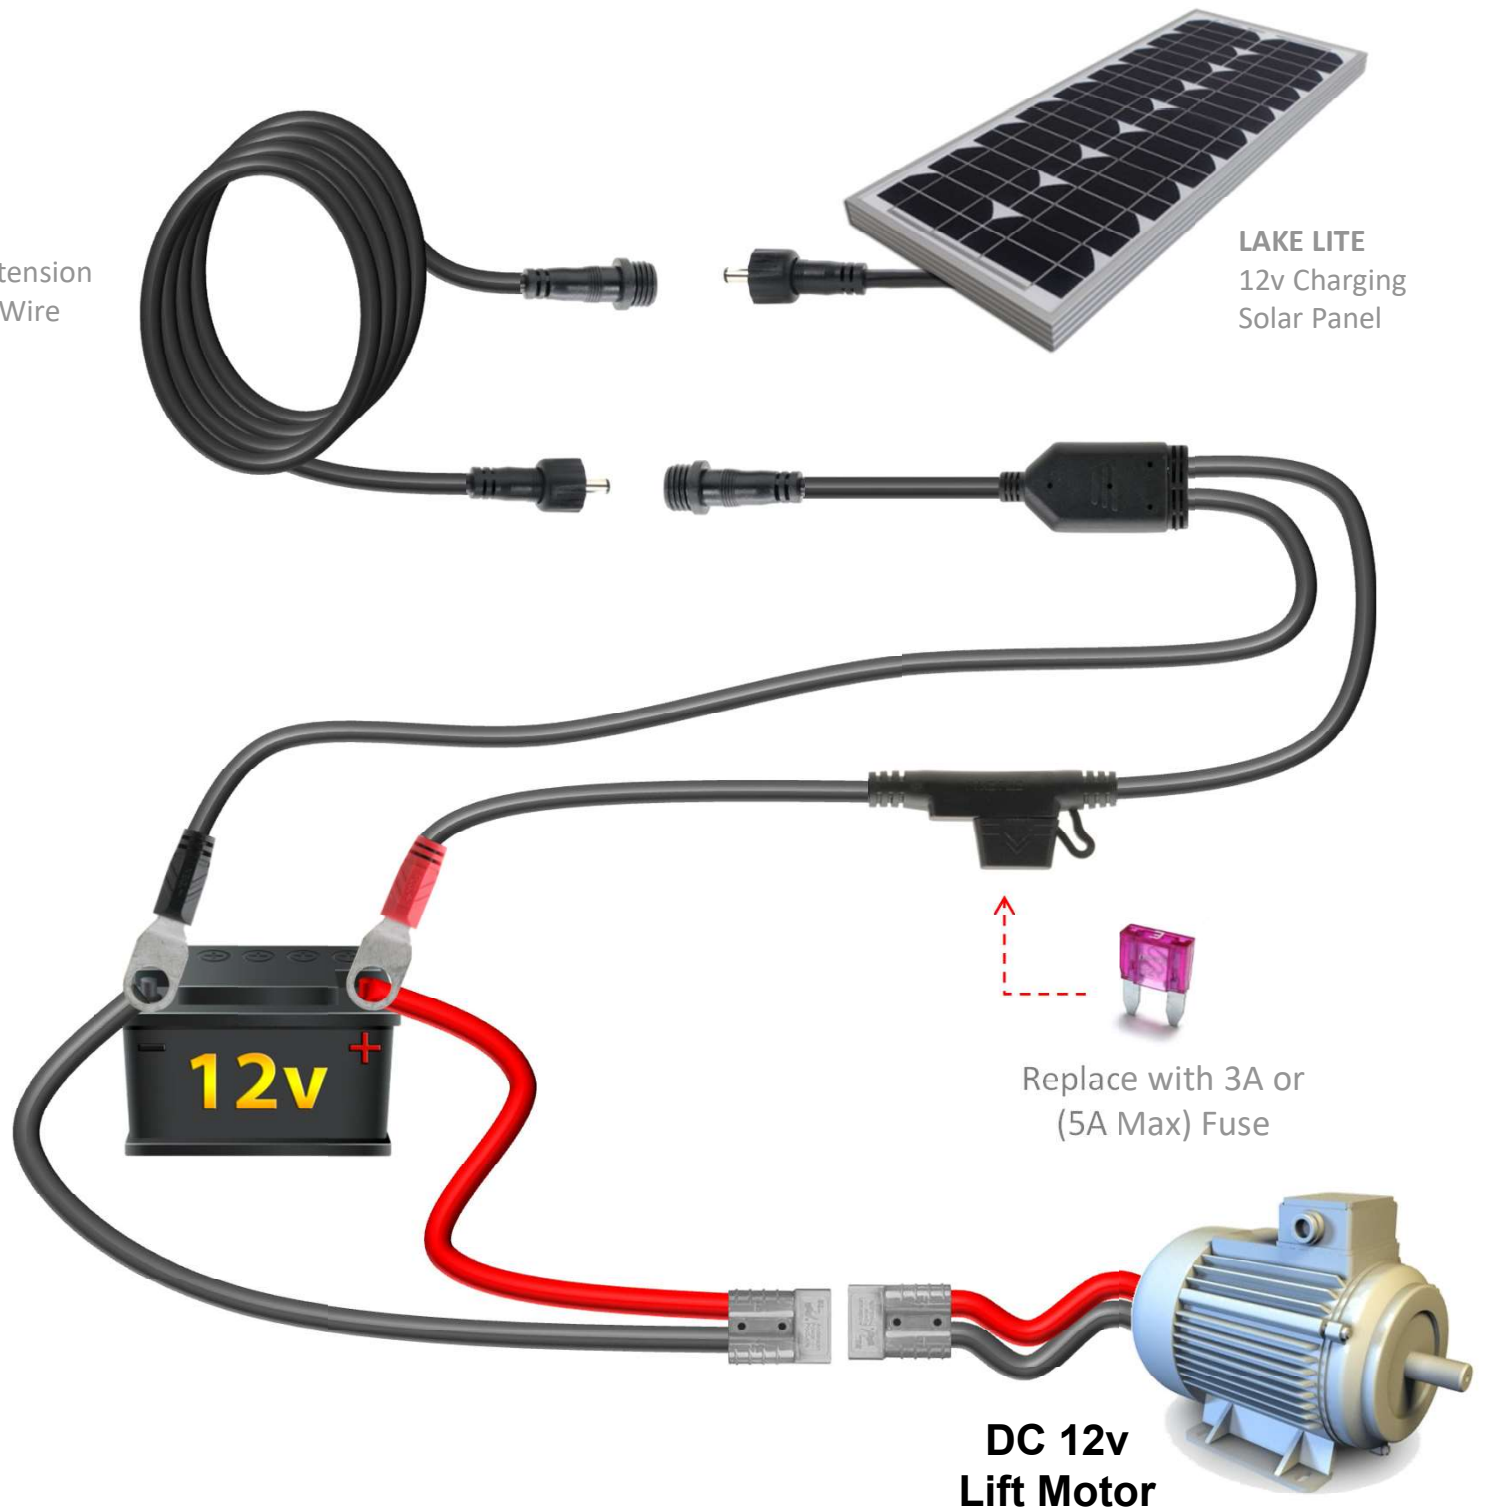

12v Charging Solar Panel Connection Diagram

12v Boat Lift Connection Diagram

Extension
Wire

LAKE LITE
12v Charging
Solar Panel

Replace with 3A or
(5A Max) Fuse

DC 12v
Lift Motor