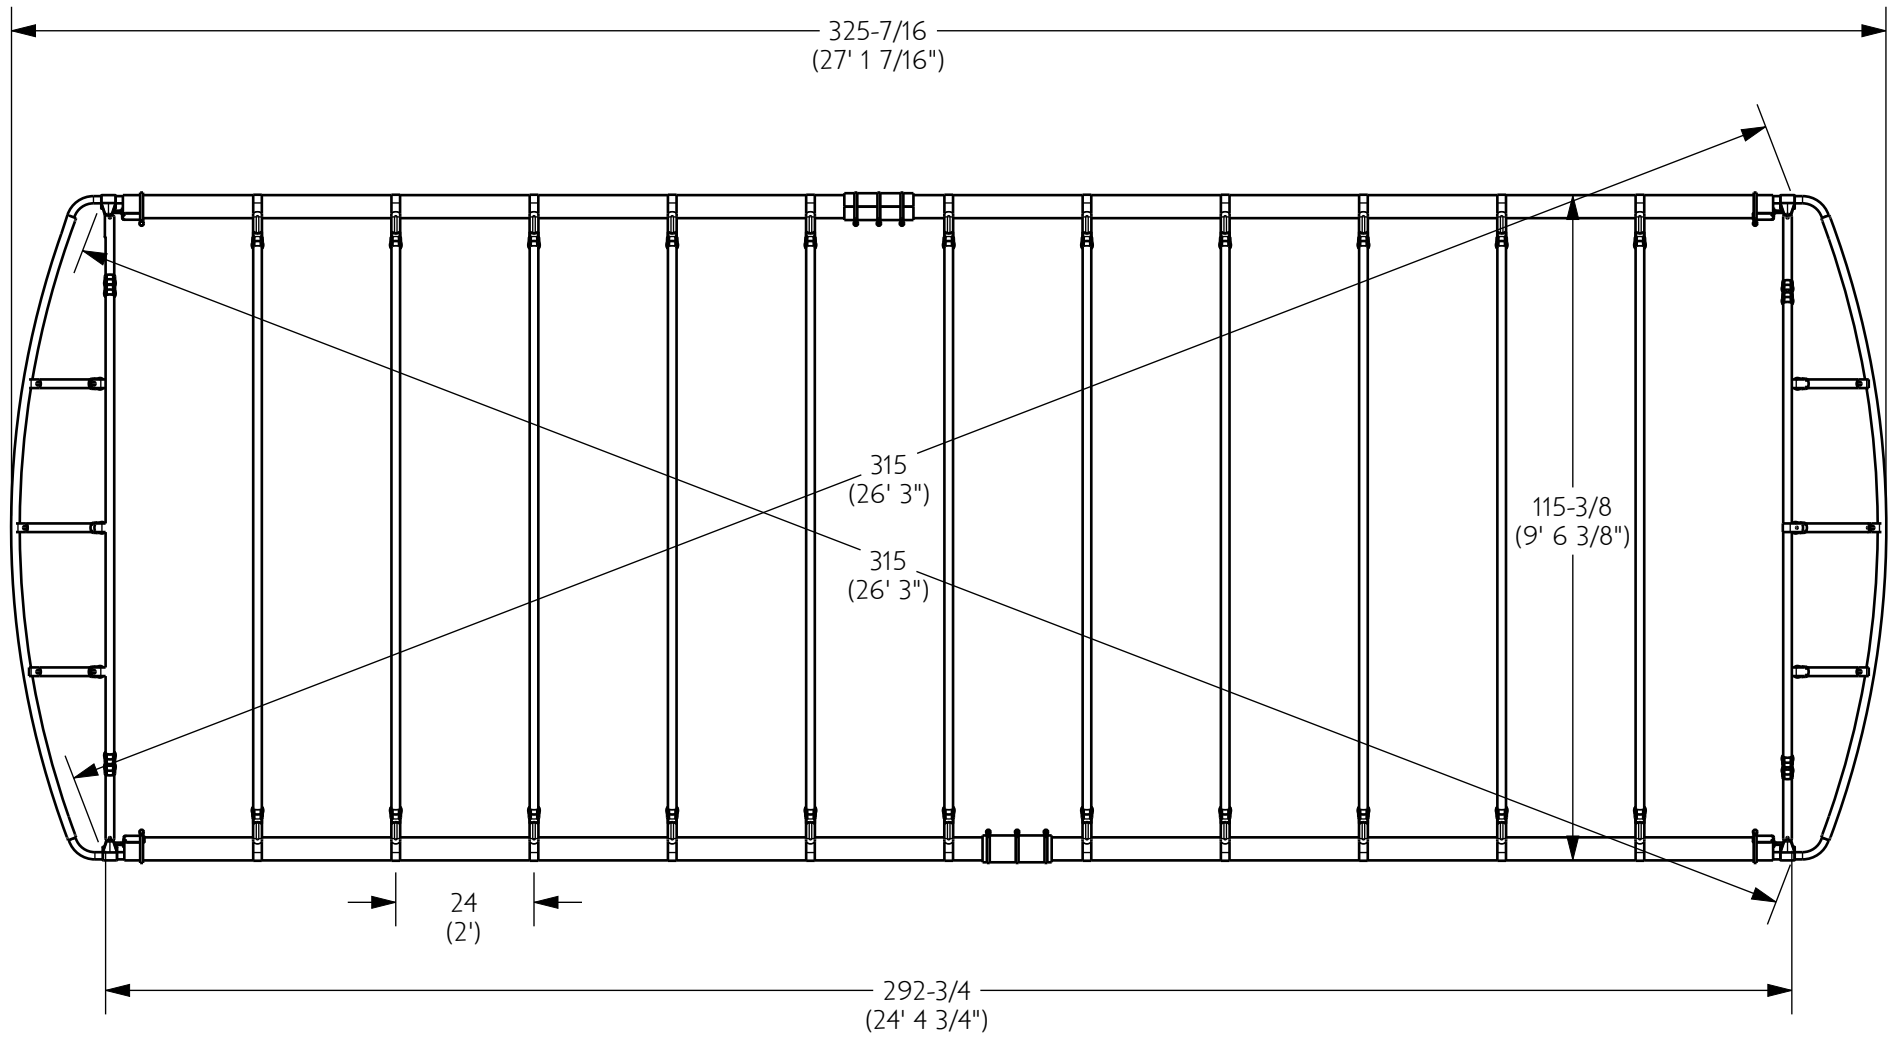

THE ADJUSTABLE ENDS WILL CAUSE DIMENSIONS TO VARY UP TO 3"

				 IDA GROVE, IOWA 51445	PART NO: CF26-108N	REV: 1
					CREATED: 19-May-10 03:26:36 PM	MODIFIED: 29-Mar-16 07:17:40 AM
				CANOPY FRAME 26FT ALUM		
				MATERIAL: SEE BOM		SHEET: 1 of 1
NO.	DATE		REVISION	BY	DWG BY: Organization Administrator (orgadmin)	LOCATION: /Products/ShoreStation/Canopies/Canopy Bundles