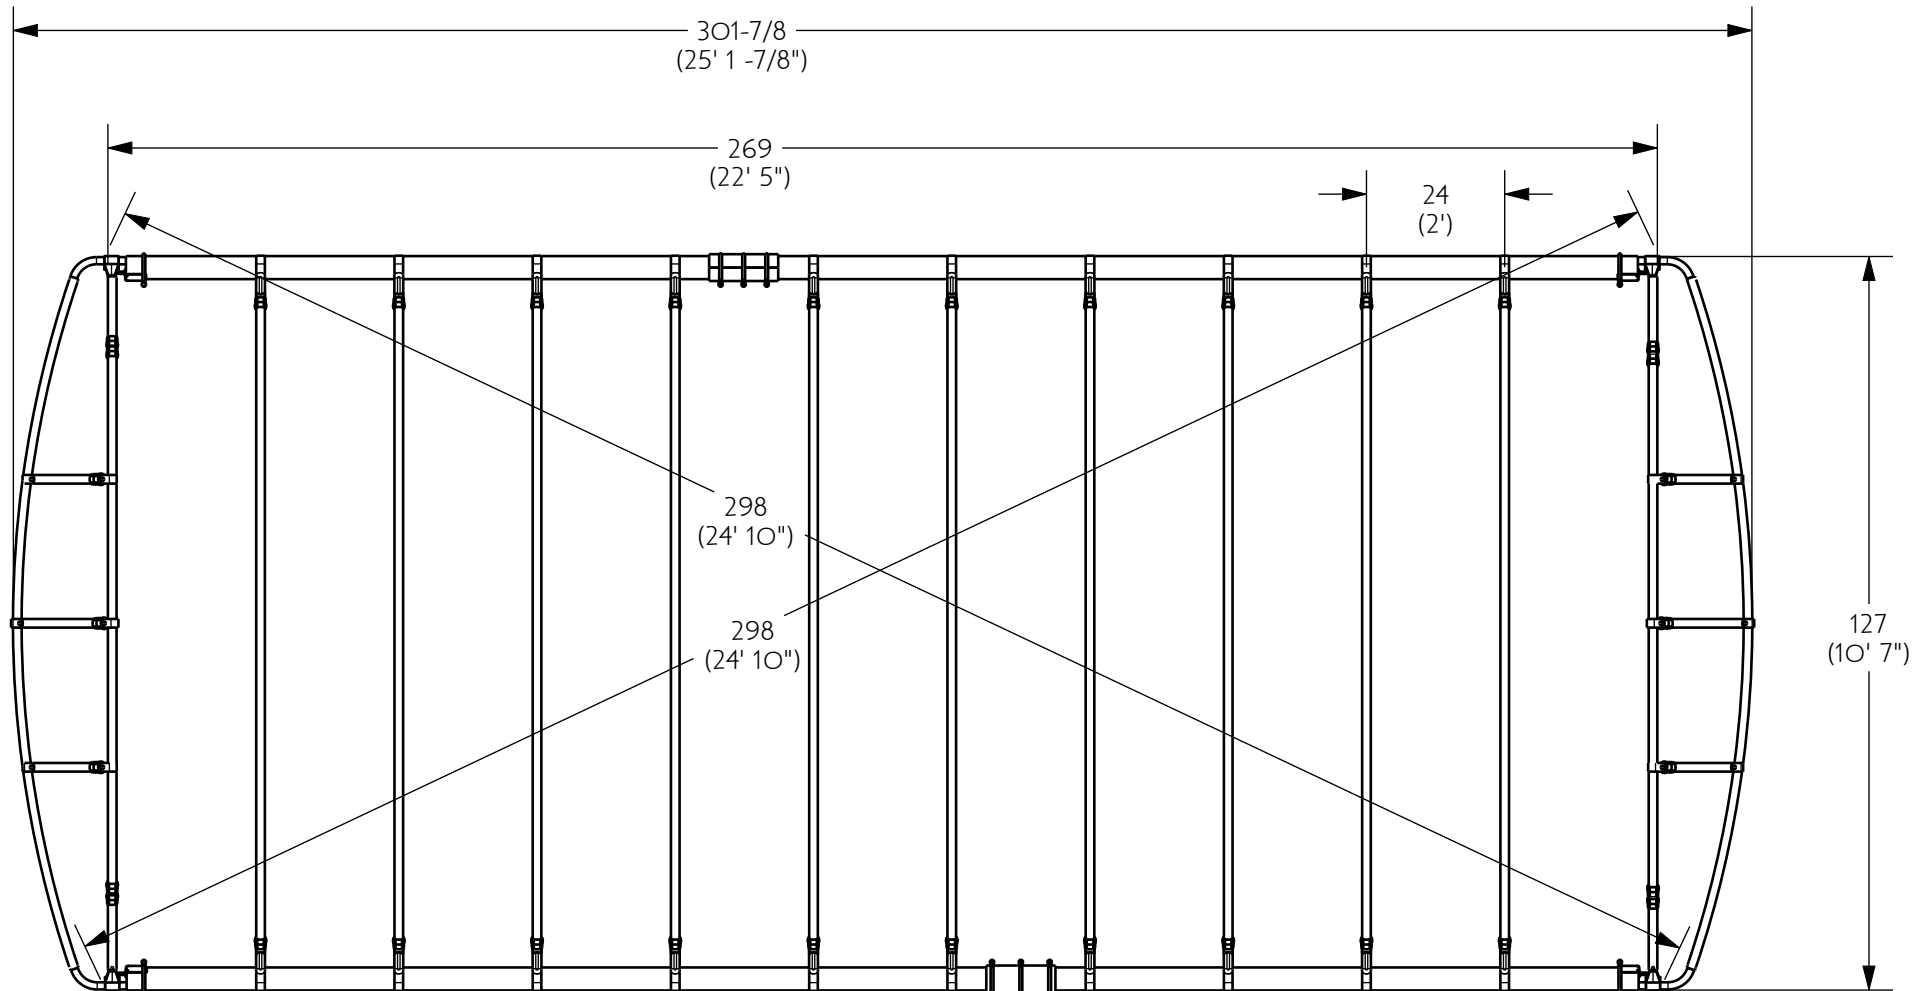

THE ADJUSTABLE ENDS WILL CAUSE DIMENSIONS TO VARY UP TO 3"

PART NO: CF24-12ON

				 IDA GROVE, IOWA 51445	PART NO: CF24-12ON	REV: 1
					CREATED: 19-May-10 03:26:36 PM	MODIFIED: 22-Mar-16 08:31:05 AM
				CANOPY FRAME 24FT ALUM		
				MATERIAL: SEE BOM		SHEET: 1 of 1
NO.	DATE	REVISION	BY	DWG BY: Organization Administrator (orgadmin) /Products/ShoreStation/Canopies/Canopy Bundles		