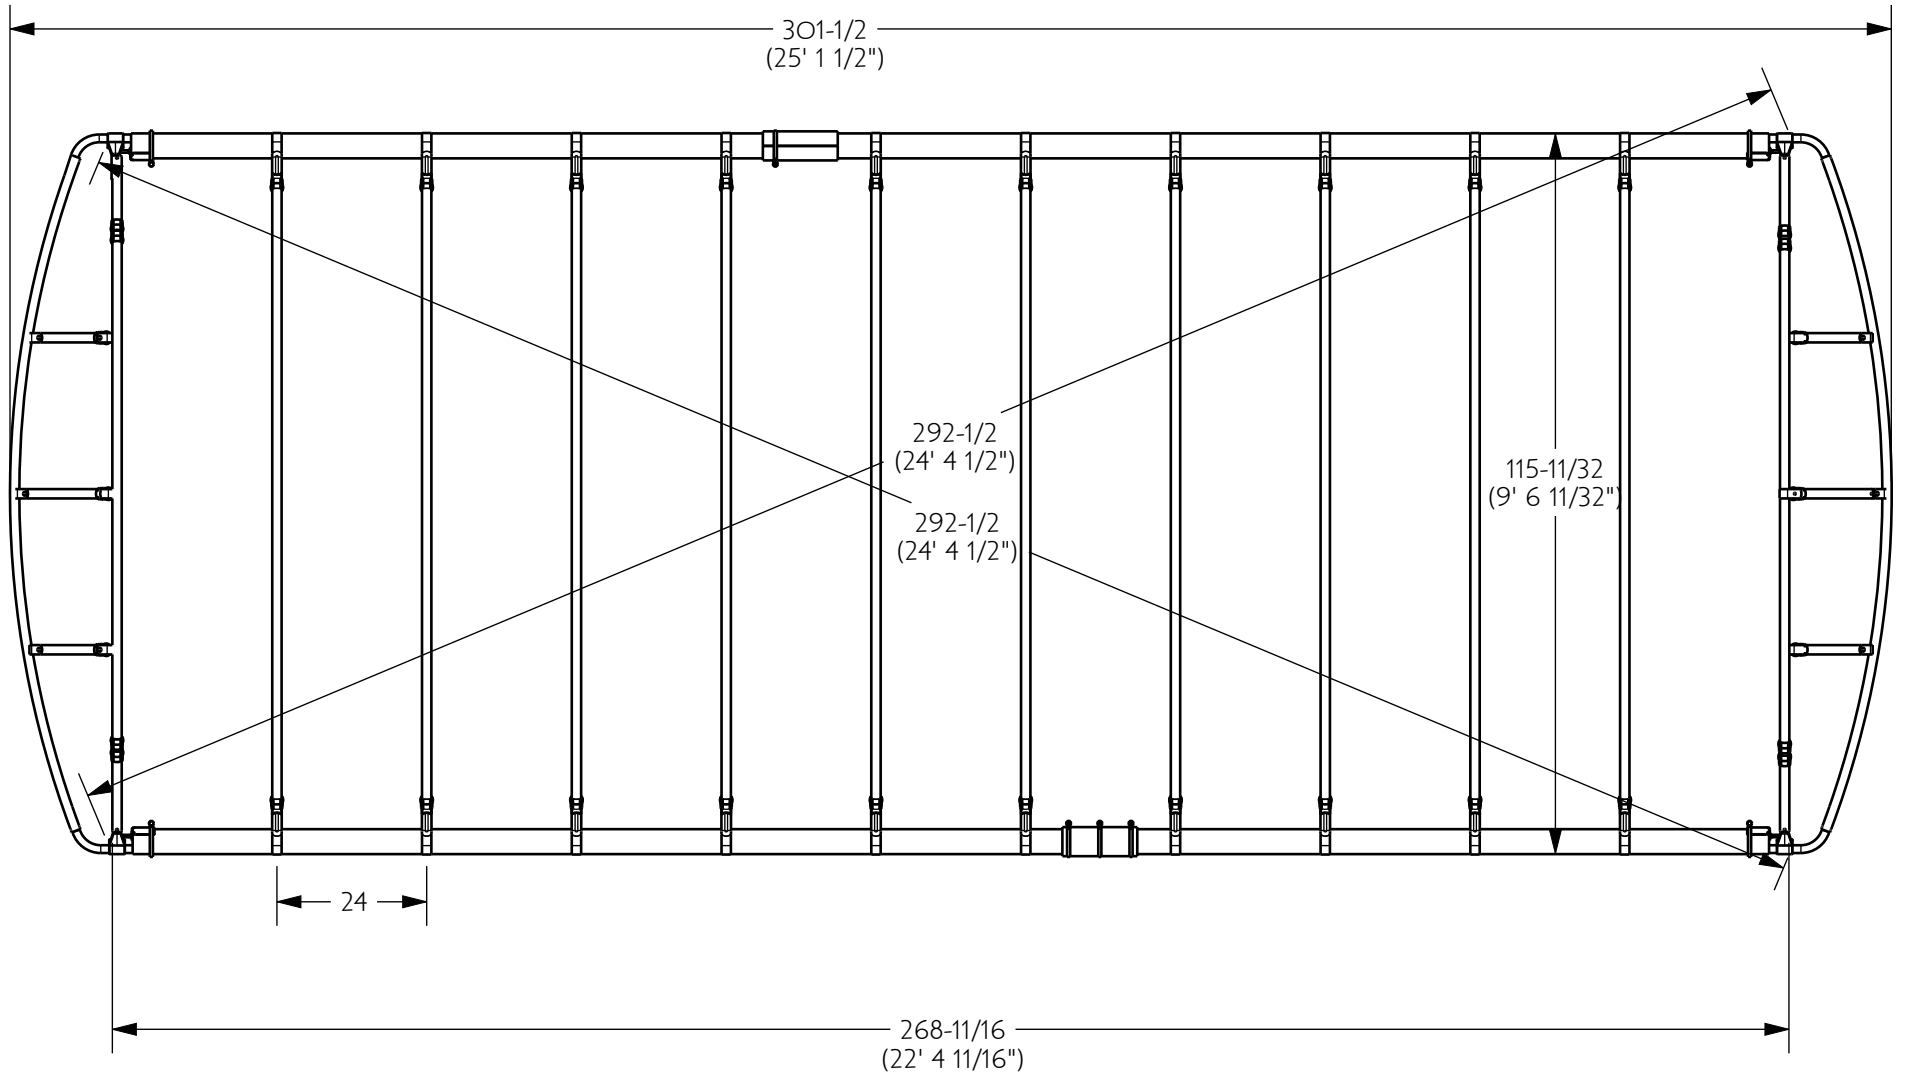

THE ADJUSTABLE ENDS WILL CAUSE DIMENSIONS TO VARY UP TO 3"

					<i>Midwest</i>	PART NO: CF24-108N	REV: 1
					IDA GROVE, IOWA 51445	CREATED: 19-May-10 03:26:36 PM	MODIFIED: 28-Mar-16 11:51:01 AM
					CANOPY FRAME 24FT ALUM		
					MATERIAL: SEE BOM		SHEET: 1 of 1
NO.	DATE		REVISION	BY	DWG BY: Organization Administrator (orgadmin@midwestcanopies.com)	LOCATION: /Products/ShoreStation/Canopies/Canopy Bundles	