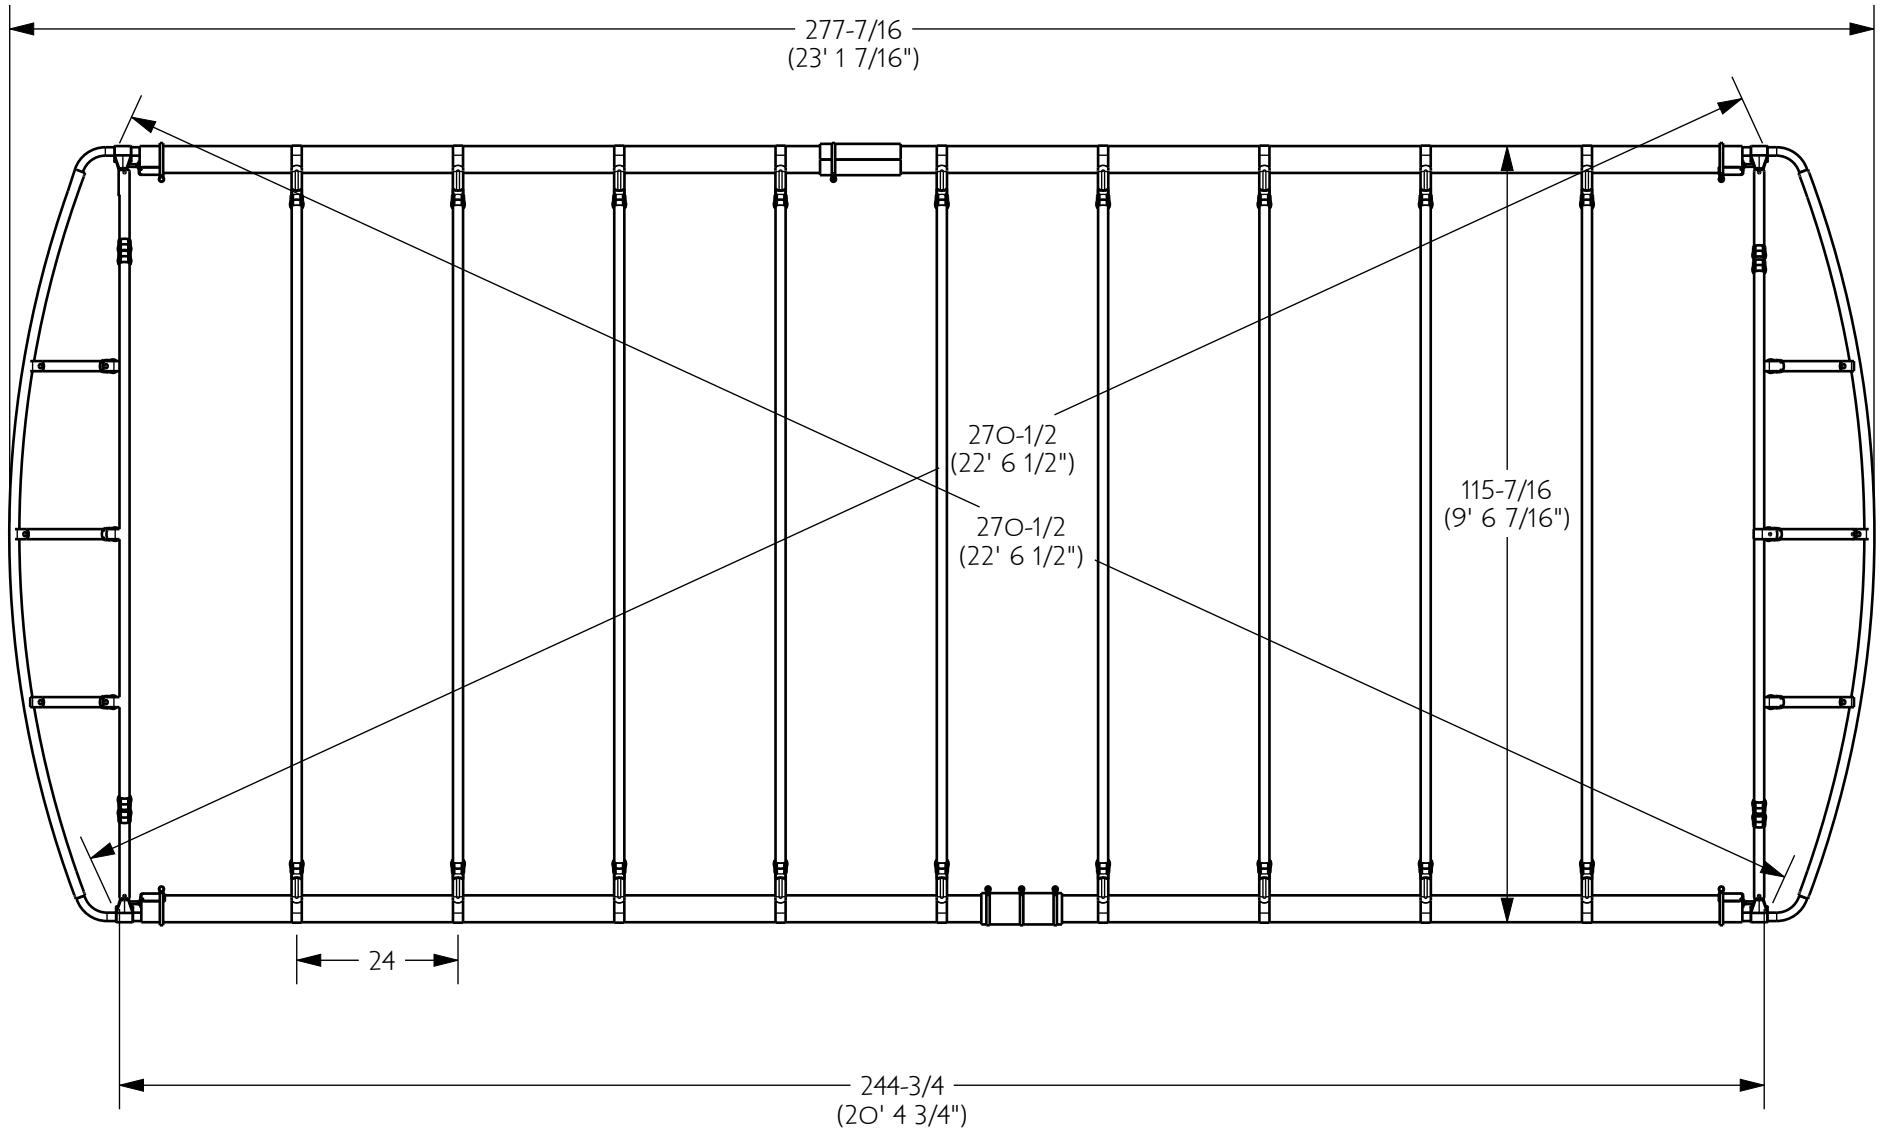

THE ADJUSTABLE ENDS WILL CAUSE DIMENSIONS TO VARY UP TO 3"

PART NO: CF22-108N

				 IDA GROVE, IOWA 51445	PART NO: CF22-108N	REV: 1
					CREATED: 19-May-10 03:26:36 PM	MODIFIED: 28-Mar-16 11:24:33 AM
				CANOPY FRAME 22 - 108 WIDE		
				MATERIAL: SEE BOM		SHEET: 1 of 1
NO.	DATE	REVISION	BY	DWG BY: Organization Administrator (orgadmin) LOCATION: /Products/ShoreStation/Canopies/Canopy Bundles		