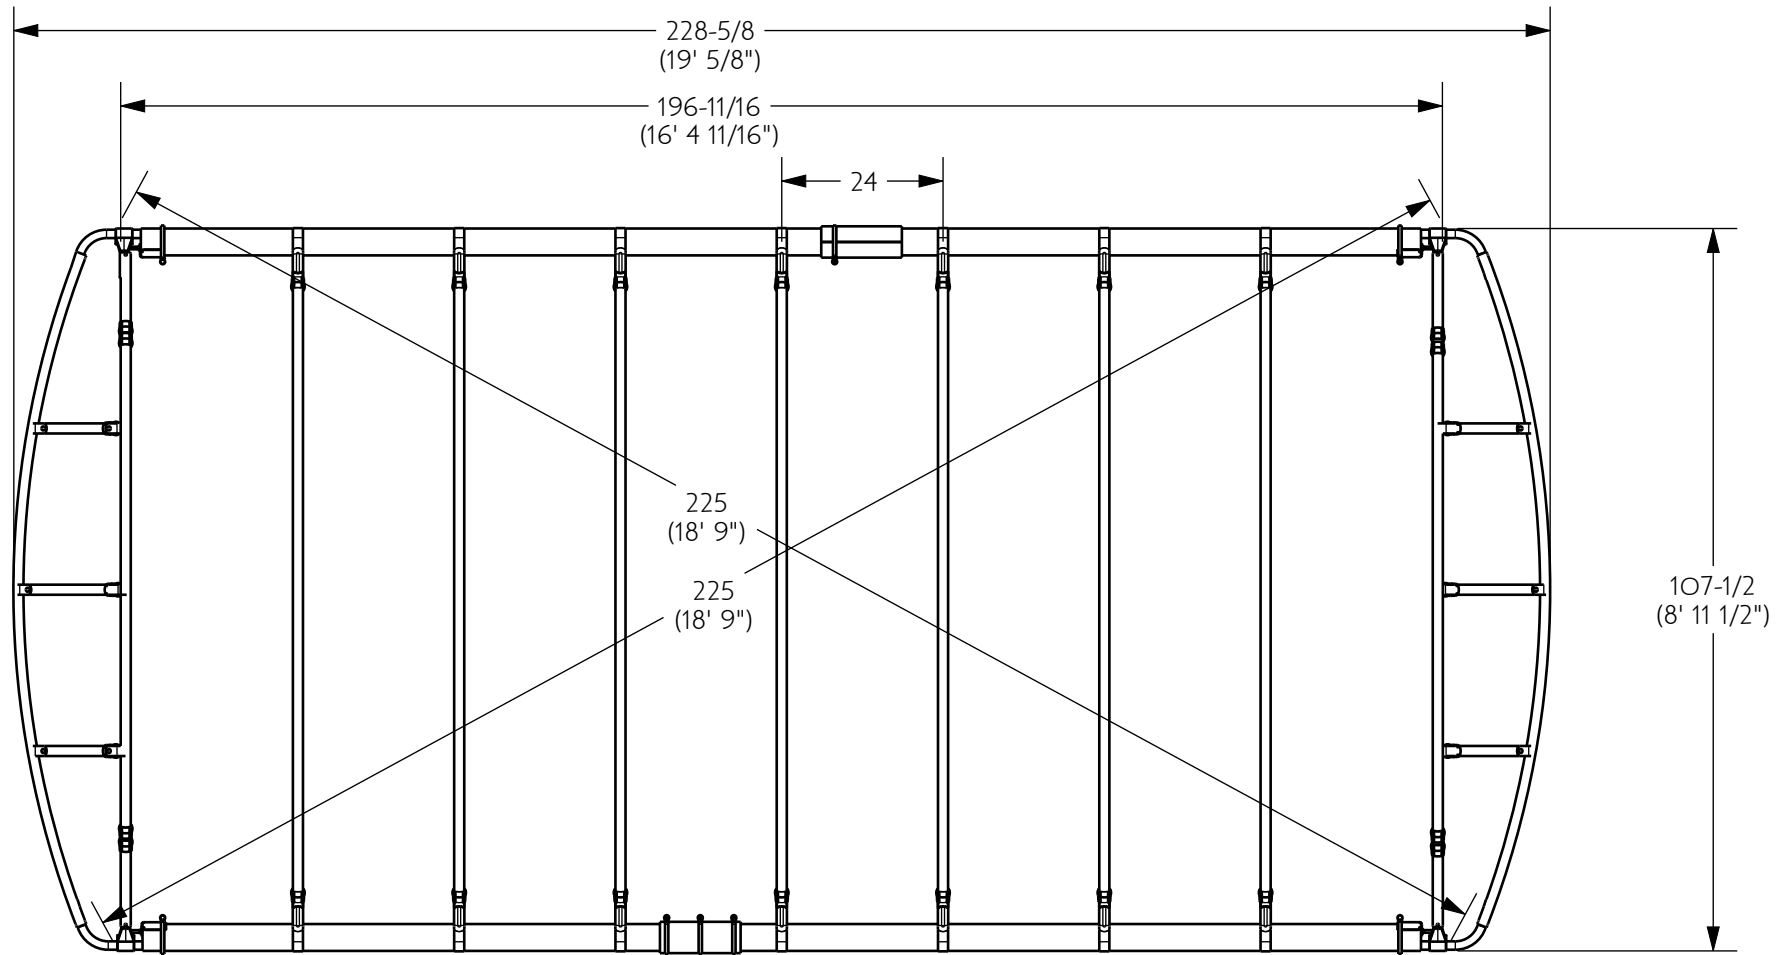

THE ADJUSTABLE ENDS WILL CAUSE DIMENSIONS TO VARY UP TO 3"

				 IDA GROVE, IOWA 51445	PART NO: CF18-100N	REV: 1
					CREATED: 19-May-10 03:26:36 PM	MODIFIED: 22-Mar-16 11:52:05 AM
				CANOPY FRAME 18FT ALUM		
				MATERIAL: SEE BOM		SHEET: 1 of 1
NO.	DATE	REVISION	BY	DWG BY: Organization Administrator (orgadmin)	LOCATION: /Products/ShoreStation/Canopies/Canopy Bundles	