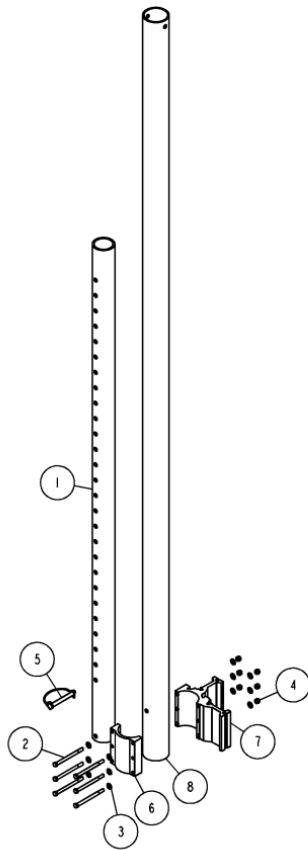

# LEG TUBE SSV100132HSDW (67217) ASSEMBLY - 2004/6/14 - CURRENT

Item	Part	Description
1	67214	LEG TUBE FOR DEEP WATER 80/90132
2	0150063	HH 3/8-16 X 4 3/4 CS STAINLESS
3	1350095	WASHER USS FLAT 3/8 SS
4	1450099	HEX LOCKNUT 3/8-16 SS W/NYLON INSER
5	1540306	PIN STAINLESS STEEL W/RETAINER
6	A301	BOTTOM CLAMP CAP EXTRUSION 6IN
7	A302	LOWER CORNER BLOCK 6IN FRAME
8	A309	GUIDE POST TUBE SS90132 10FT