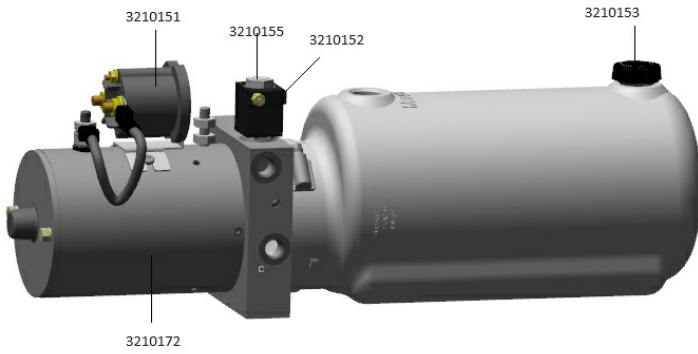

3210142 - PUMP HYD 24 VOLT 2450PSI 1.28GPM - REPLACEMENT PARTS

Item	Part	Description
	3210151	SOL SWITCH KIT 24VDC K 17764
	3210152	SINGLE STUD SHIFT COIL 10944-D
	3210153	BREATHER CAP 12/24 VOLT STANDARD PUMPS 01143
	3210155	4 WAY 2 POSITION CARTRIDGE 00455-D
	3210172	MOTOR 24V FOR PUMP ASSEMBLY 3210142