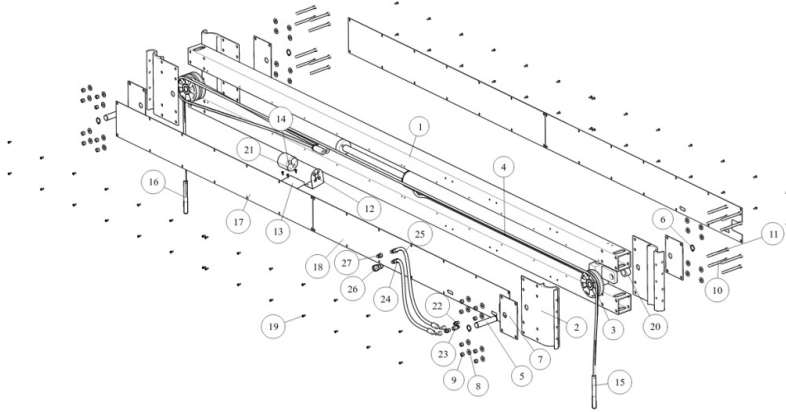

LIFT TUBE ASSY HYD 100132/144 (70093) - current

Item	Part	Description
1	70088	LIFT TUBE HYD 100132/144
2	70103	WINCH TUBE MOUNT BRACKET 100132
3	3110534	PULLEY SHEEVE 6 1/2IN STEEL
3	3510232	PULLEY 6 1/2IN NYLON/GARFIL
4	3210146	CYLINDER HYD 3 1/2 X 63IN
4	SK3210210	COUNTERBALANCE VALVE SUN CBCALHN 3000 PSI P22-10004
4	3820103	SEAL AND O-RING KIT K-0350-150-38 CY 3210146 3210204 3210190
5	1540466	PIN 1.248IN X 6 IN SS 303SS
6	1750026	SNAP RING 1 1/4 EXTERNAL SS
7	70104	PLATE PIN BEARING
8	1350100	WASHER USS FLAT 1/2 SS
9	1450357	HEX LOCKNUT 1/2 SS W/NYLON INSERT
10	0150125	HH 1/2-13 X 5 1/2 CS STAINLESS
11	0150135	HH 1/2-13 X 6 CS STAINLESS
12	70182	ANGLE CYLINDER GUIDE BRACKET 100132
13	70181	EON PLASTIC BOARD 3-1/2 X 5 IN
14	3820093	CYLINDER CABLE MTG BLOCK 9000
15	3110436	CABLE LONG WINCH TUBE 100132H
16	3110435	CABLE SHORT WINCH TUBE 100132H
17	70177	PLATE ENCLOSURE HOIST 100132
18	70178	PLATE ENCLOSURE HOIST 100132
19	0850976	SCREW 1/4-20X3/4 TORX PAN TYPE F SS EZ DRIVE
20	67610	BUSHING SPACER 1 1/4" HYD HOIST
21	0850135	SCREW #14-10 X 3/4 PHIL PAN SS 18-8
22	3210122	ADAPTER 6 JIC -6 ORING MALE - SHORT
23	3210209	INLINE FILTER 50 MICRON SAE #6 M/F ORB
24	3210148	HOSE 3/8ID X 42IN M/PIPE F/FLARE
25	3210148	HOSE 3/8ID X 42IN M/PIPE F/FLARE
26	3210110	HYDRAULIC COUPLER 3/8 FEMALE
27	3210111	HYDRAULIC COUPLER 3/8 MALE
	2500039	OIL HYD MARINE AW46 BIO-DEGRADABLE - GALLON BOTTLE