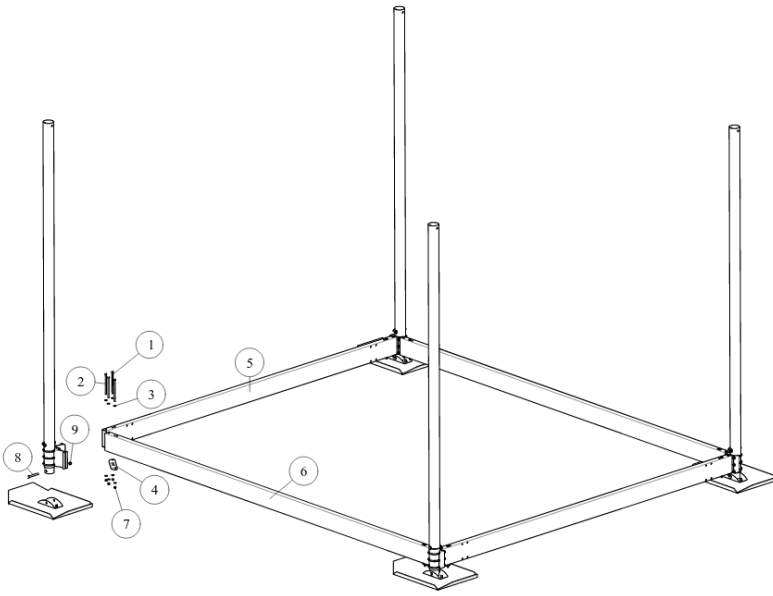

LOWER FRAME BUNDLE (73344) HY 80/100132 - 2020/11/20 - CURRENT

Item	Part	Description
1	0150071	HH 3/8-16 X 7 1/2 CS SS
2	0150070	HH 3/8-16 X 7 CS SS
3	1350095	WASHER USS FLAT 3/8 SS
4	A126	LEVEL CABLE BAR 1/2 X 2 ALUM
5	A310	SPACER TUBE 2 X 6 X 131 IN 70/80/90/100132
6	A308	LOWER SIDEFRAFRAME TUBE 2X6X155
7	1440366	HEX LOCKNUT 3/8-16 BRASS/NYLON
8	0150080	HH 1/2-13 X 4 1/2 CS STAINLESS
9	1440367	HEX LOCKNUT 1/2-13 BRASS/NYLON