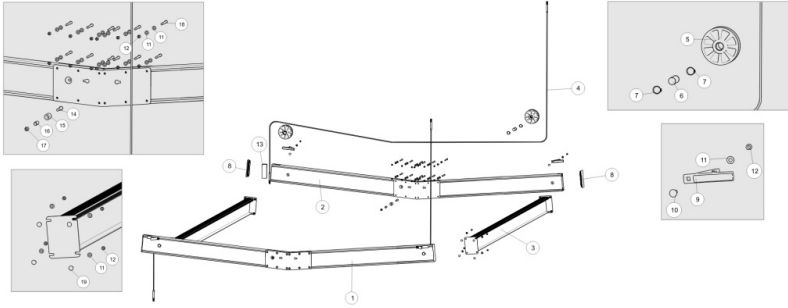

PLATFORM BUNDLE ALUM 80/100132HY (73343) - 2023/9 - CURRENT

Item	Part	Description
1	73341	CRADLE ASSY HYD HOSE END 132
2	73342	CRADLE ASSY OPPOSITE END 132
3	73333	SPACER TUBE ALUM 1 1/2 X 2 X 6 1/2
4	3110367	CABLE LEVEL STAINLESS V70/80/90/100132 HYD
5	3510090	PULLEY 6 3/4IN NYLON GARFILL
6	1540480	PIN 1.248 X 2.75 303SS
7	1750026	SNAP RING 1 1/4 EXTERNAL SS
8	3510690	CAP PLASTIC CRADLE EXT 8.0
9	3510392	CORNER GUIDE MOLDED HOIST 2010
10	0250103	CARR 3/8-16 X 1 1/4 SS
11	1350095	WASHER USS FLAT 3/8 SS
12	1440366	HEX LOCKNUT 3/8-16 BRASS/NYLON
13	73333	SPACER TUBE ALUM 1 1/2 X 2 X 6 1/2
14	0150107	HH 1/2-13 X 3 CS STAINLESS
15	3510664	BUSHING NYLATRON 1.555
16	72626	BUSHING STAINLESS STEEL 1 11/16
17	1450357	HEX LOCKNUT 1/2 SS W/NYLON INSERT
18	0150060	HH 3/8-16 X 4 CS STAINLESS
19	0250130	CARR 3/8-16 X 1 CS STAINLESS