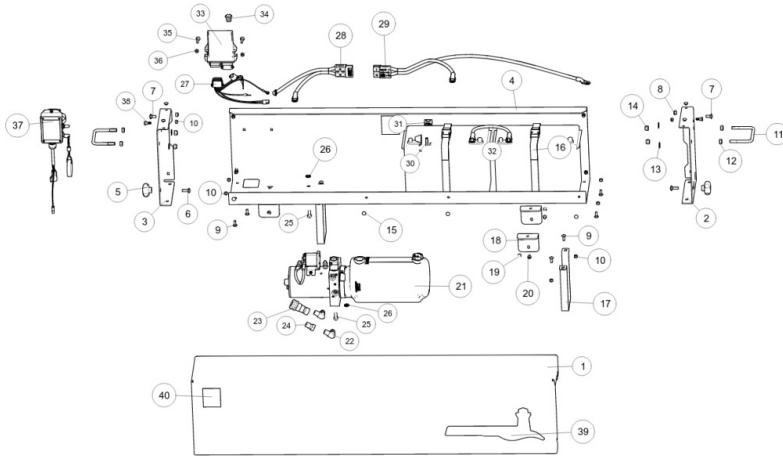

HPU024 - HYDRAULIC 24V PUMP & CONTROL COMPLETE IN SLIM POWER BOX - 2023/3 - CURRENT

Item	Part	Description
	HPU024	HYDRAULIC 24V PUMP & CONTROL COMPLETE IN SLIM POWER BOX
1	72581	PUMP/BATTERY 12V HYD LID
2	72533	PUMP/BATTERY 12V HYD RT SIDE
3	72532	PUMP/BATTERY 12V HYD LT SIDE
4	72580	PUMP/BATTERY 12V HYD BOTTOM
5	1440363	KNOB 5/16-18 THRD BLACK THERMOPLAS JCL-160
6	0210058	CARR 5/16-18 X 1 18-8 STAINLESS
7	0210059	CARR 5/16-18 X 3/4 18-8 STAINLESS
8	1440365	HEX LOCKNUT 5/16-18 BRASS /NYLON
9	0250129	CARR 1/4-20 X 3/4 CS STAINLESS
10	1440372	HEX LOCKNUT 1/4-20 BRASS /NYLON INSERT
11	0350400	SUB 3/8-16 X 4 7/16 X 3 STAINLESS STEEL
12	1450109	HEX NUT 3/8-16 STAINLESS
13	1350095	WASHER USS FLAT 3/8 SS
14	1450099	HEX LOCKNUT 3/8-16 SS W/NYLON INSER
15	3510618	BUMPER RUBBER 17/32 DIA 1/16H 1/4 STEM #9309K121
16	72535	PUMP BOX HYD BATTERY STRAP
17	73435	LIFT TUBE MOUNTING CHANNEL PUMP BOX 12/24V
18	71921	ANGLE PUMP BOX MOUNTING BRACKET VERTICAL LIFTS
19	0150316	HH 1/4-20 X 1/2 CS FULL THREADED SS
20	0850987	SCREW 1/4-20X1/2 TORX PAN TYPE F-18-8 SS
21	3210142	HYDRAULIC POWER UNIT - 24VDC
22	3210113	ELBOW 90 STR ORING/PIPE 3/8ID
23	3210110	HYDRAULIC COUPLER 3/8 FEMALE
24	3210111	HYDRAULIC COUPLER 3/8 MALE
25	0150038	HH 3/8-16 X 3/4 SS
26	1350030	LOCKWASHER 3/8 S/T MED STAINLESS
27	5110663	HARNESS HYD POWER UNIT 12/24 FREE STANDING
28	5310332	POWER CORD DC- 2 GA - 665 STRAND DOUBLE CABLE RED/BLACK-2 FT
29	5310332	POWER CORD DC- 2 GA - 665 STRAND DOUBLE CABLE RED/BLACK-2 FT
30	5310326	FUSE BLOCK 30-300AMP MRBF TERMINAL COLE HERSEE# 880147