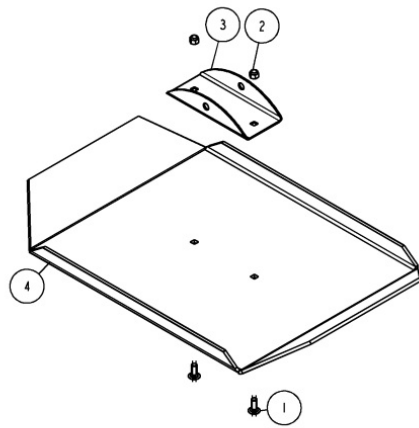

LARGE BASE PAD (8K- 15K) ASSEMBLY_ CURRENT

Item	Part	Description
1	0250130	CARR 3/8-16 X 1 CS STAINLESS
2	1440366	HEX LOCKNUT 3/8-16 BRASS/NYLON
3	A104	ALUM BASE PAD CHANNEL CLAMP
4	A313	ALUM BASE PAD LARGE 1/4IN