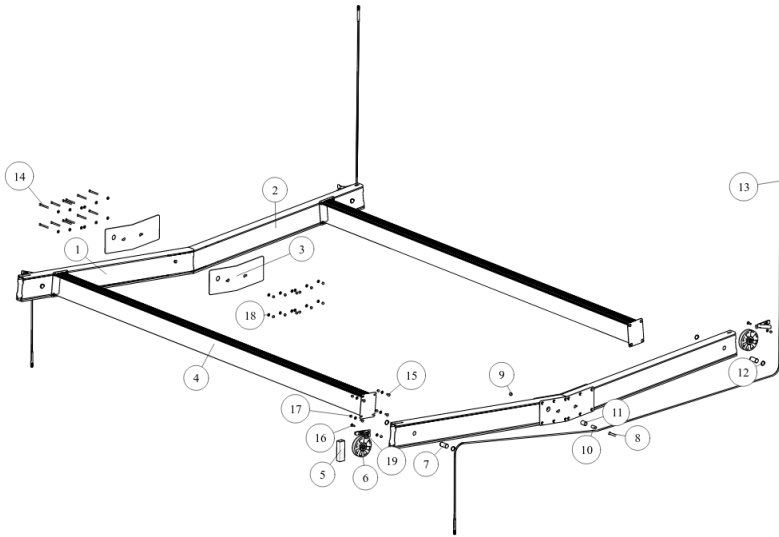

# HA0275 - CORNER BRACE GUIDES 148" GLIDEPOLE FOR 8K-15K 2-PACK 2021/2/16 - CURRENT

Item	Part	Description
1	73347	LEG BRACE GLIDEPOLE LEFT 148
2	73346	LEG BRACE GLIDEPOLE RIGHT 148
3	71716	BRKT ALUM LIFT GLIDEPOLE SHORT
4	69203	HOIST BUMPER CLAMP CAP
5	73400	FRAME BRACKET GLIDEPOLE 6-8 INCH
6	73399	MOUNTING CHANNEL INTERIOR GLIDEPOLE 6IN-8IN
7	0250215	CARR 1/2-13 X 3 1/2 STAINLESS
8	0250134	CARR 1/2-13 X 1 1/2 CS STAINLESS
9	0350097	RUB 3/8-16 X 3 7/8 X 4 5/8 STAINLES
10	1350100	WASHER USS FLAT 1/2 SS
11	1440367	HEX LOCKNUT 1/2-13 BRASS/NYLON
12	1410403	HEX NUT 3/8-16 BRASS
13	1350030	LOCKWASHER 3/8 S/T MED STAINLESS

# LOWER FRAME BUNDLE (73344) HY 80/100132 - 2020/11/20 - CURRENT

Item	Part	Description
1	0150071	HH 3/8-16 X 7 1/2 CS SS
2	0150070	HH 3/8-16 X 7 CS SS
3	1350095	WASHER USS FLAT 3/8 SS
4	A126	LEVEL CABLE BAR 1/2 X 2 ALUM
5	A310	SPACER TUBE 2 X 6 X 131 IN 70/80/90/100132
6	A308	LOWER SIDEFRAFRAME TUBE 2X6X155
7	1440366	HEX LOCKNUT 3/8-16 BRASS/NYLON
8	0150080	HH 1/2-13 X 4 1/2 CS STAINLESS
9	1440367	HEX LOCKNUT 1/2-13 BRASS/NYLON

**PLATFORM BUNDLE ALUM 80/100132HY (73343) - 2020/11/11 - 2023/9**

Item	Part	Description
1	73334	CRADLE TUBE ALUM LIFT TUBE SIDE 132
2	73335	CRADLE TUBE ALUM BRACE TUBE SIDE 132
3	73330	CRADLE TUBE SPLICE PLATE
4	73338	PLATFORM I-BEAM WELDMENT
5	73333	SPACER TUBE ALUM 1 1/2 X 2 X 6 1/2
6	3510232	PULLEY 6 1/2IN NYLON/GARFIL
7	1540480	PIN 1.248 X 2.75 303SS
8	0150107	HH 1/2-13 X 3 CS STAINLESS
9	1450357	HEX LOCKNUT 1/2 SS W/NYLON INSERT
10	72626	BUSHING STAINLESS STEEL 1 11/16
11	3510664	BUSHING NYLATRON 1.555
12	1750026	SNAP RING 1 1/4 EXTERNAL SS
13	3110367	CABLE LEVEL STAINLESS V70/80/90/100132 HYD
14	0150060	HH 3/8-16 X 4 CS STAINLESS
15	0250130	CARR 3/8-16 X 1 CS STAINLESS
16	0250103	CARR 3/8-16 X 1 1/4 SS
17	1440366	HEX LOCKNUT 3/8-16 BRASS/NYLON
18	1350095	WASHER USS FLAT 3/8 SS
19	3510392	CORNER GUIDE MOLDED HOIST 2010