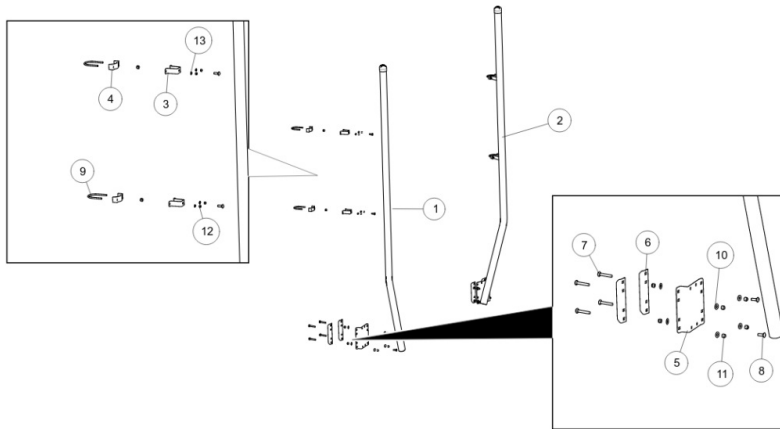

HA0275 - CORNER BRACE GUIDES 148" GLIDEPOLE FOR 8K-15K 2-PACK 2021/2/16 - CURRENT

Item	Part	Description
1	73347	LEG BRACE GLIDEPOLE LEFT 148
2	73346	LEG BRACE GLIDEPOLE RIGHT 148
3	71716	BRKT ALUM LIFT GLIDEPOLE SHORT
4	69203	HOIST BUMPER CLAMP CAP
5	73400	FRAME BRACKET GLIDEPOLE 6-8 INCH
6	73399	MOUNTING CHANNEL INTERIOR GLIDEPOLE 6IN-8IN
7	0250215	CARR 1/2-13 X 3 1/2 STAINLESS
8	0250134	CARR 1/2-13 X 1 1/2 CS STAINLESS
9	0350097	RUB 3/8-16 X 3 7/8 X 4 5/8 STAINLES
10	1350100	WASHER USS FLAT 1/2 SS
11	1440367	HEX LOCKNUT 1/2-13 BRASS/NYLON
12	1410403	HEX NUT 3/8-16 BRASS
13	1350030	LOCKWASHER 3/8 S/T MED STAINLESS