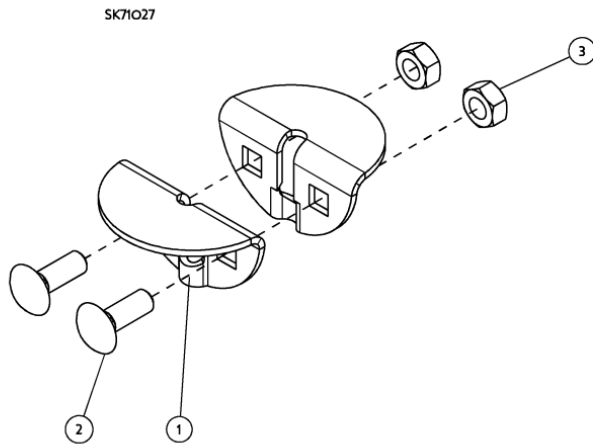

CABLE BUMP STOP 15100 THRU 8000 ASSEMBLY

Item	Part	Description
0	SK71027	LIMIT STOP 15/8000 LIFT CABLE ELECTRIC & HYDRAULIC
1	71027	LIMIT STOP 15/8000 LIFT CABLE ELECTRIC & HYDRAULIC
2	0250129	CARR 1/4-20 X 3/4 CS STAINLESS
3	1450025	NUT KEP 1/4-20 SS