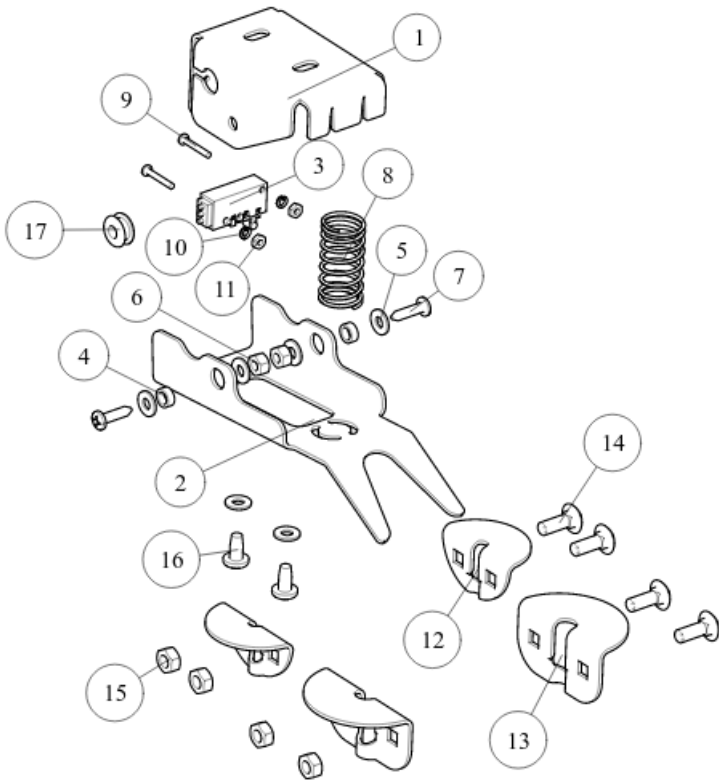

UPPER LIMIT SWITCH W/BOTH STOPS ASSEMBLY (SK70097) - 2019/12/13 - CURRENT

Item	Part	Description
	SK70097	LIMIT SWITCH EXTERNAL 2FLAT KIT
1	70197	SWITCH BASE
2	70198	SWITCH LEVER
3	5310267	SWITCH MICRO NORM OPEN
4	3820068	BUSHING STAINLESS
5	1350170	WASHER SAE FLAT #10 TYPEA SS
6	1450550	NUT KEP #10-32 SS
7	0850975	SCREW #10-32 X 3/4 PHIL PAN M/S SS
8	2121230	SPRING COMPRESS 2.5IN X .845 OD X .072 WIRE DIA SS
9	0850978	SCREW 5-40 X 3/4 MS SS
10	1350198	LOCKWASHER #5 SS
11	1450551	HEX NUT #5-40 SS
12	71027	LIMIT STOP 15/8000 LIFT CABLE ELECTRIC & HYDRAULIC
13	71108	LIMIT STOP 10/15000 LIFT CABLE
14	0250129	CARR 1/4-20 X 3/4 CS STAINLESS
15	1450025	NUT KEP 1/4-20 SS
16	0850987	SCREW 1/4-20X1/2 TORX PAN TYPE F-18-8 SS
17	3510022	GROMMET 7/16IN BLACK WITH SPLIT