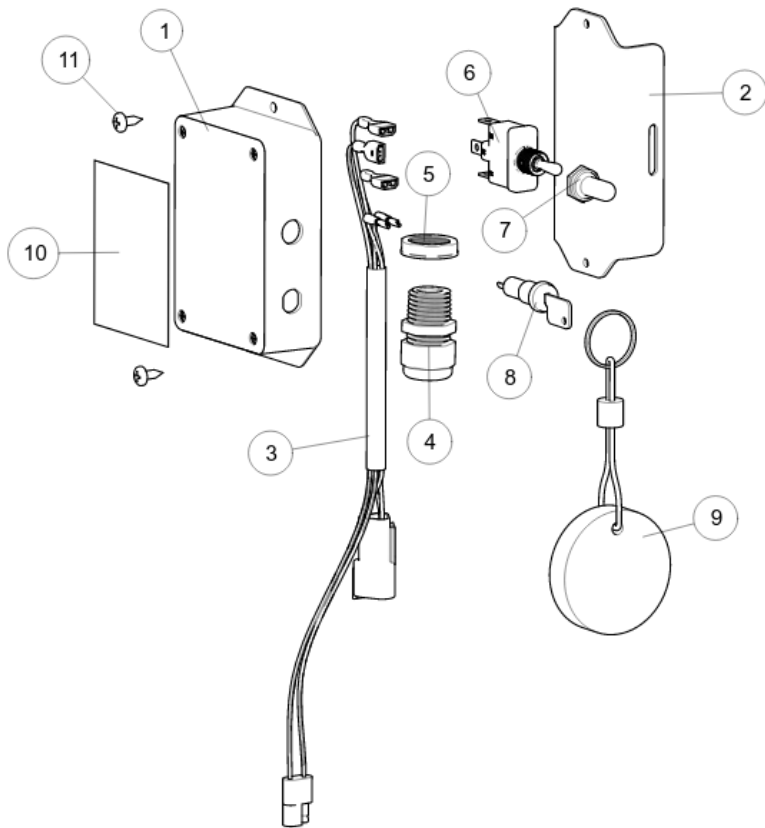

**HPU024 - HYDRAULIC 24V PUMP & CONTROL COMPLETE IN SLIM POWER BOX - 2023/3 - CURRENT**

Item	Part	Description
31	5310327	FUSE 200A MRBF TERMINAL MRBF-200
32	5310290	BATTERY CABLE 2GA. BLACK 21 IN
33	5310324	CONTROL UNIT HYD REV4.0 (2020) W / KEY FOBS TRANSMITTER
34	5110609	LIGHT LED 3/4 MINI AMBER SIDEMARKER .180 MALE
35	0250281	CARR 1/4-20 X 1 1/4 CS STAINLESS
36	1450025	NUT KEP 1/4-20 SS
37	71502	REMOTE SWITCH ASSEMBLY W/LOCK OUT DEUTCH CONN 35FT
38	3110522	SHOULDER SCREW 5/16" DIA. x 5/16" LONG SHOULDER 1/4-20 TH
39	4811544	DECAL SHORESTATION LIGHT HOUSE
40	4811481	DECAL BIODEGRADABLE OIL
	4811556	DECAL LIFT INFORMATION QR CODE
	4850403	DECAL CAUTION WARNING PUMP SAFETY
	5110657	HARNESS JUMPER MINI SIDE MARKER LIGHTS 2 PRONG TO 2 SINGLE P

# REMOTE SWITCH W/LOCK OUT DEUTCH CONN 35FT (71502) ASSEMBLY -2023 - CURRENT

Item	Part	Description
	71502	REMOTE SWITCH ASSEMBLY W/LOCK OUT DEUTCH CONN 35FT
1	71503	ENCLOSURE POLYCASE LP35FMB BLK W/LOCK OUT
2	71038	MOUNTING BRKT HYD REMOTE SWITCH
3	5110672	HARNESS REMOTE HYD SWITCH 35FT W/POWER LOCK OUT LEADS
4	5310312	CORD GRIP HEYCO 3231
5	5310313	NUT HEYCO 8463 FOR CORD GRIP
6	5310335	SWITCH TOGGLE SPDT 10A 125V ALLIED # 70663398
7	5310209	RUBBER SWITCH BOOT # 81264 ALLIED # G1001980
8	5310328	SWITCHLOCK W/KEYS 70128697 ALLIED MFG YM06132C205NQ
9	2400036	KEY RING AC/DC POWER LOCKOUT
10	4811536	DECAL FLEX DRIVE HYD LOCK OUT FOR ROCKER SWITCH
11	0850139	SCREW #10X1/2 PHIL PAN SMS SS 18-8