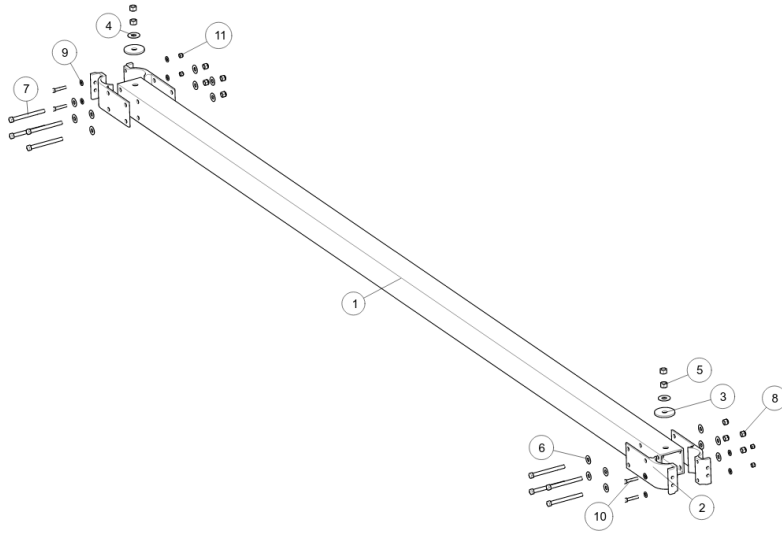

GUIDE POST BRACE TUBE BUNDLE 80/100 (70113) - 2021/4/12 - CURRENT

Item	Part	Description
1	70113	GUIDE POST BRACE TUBE BUNDLE 80/100
2	A305	TOP RAIL TUBE EXT CLAMP 4 IN
3	A314	WASHER ALUM 3 OD X .71875 ID X .25 THICKNESS
4	1350105	WASHER USS FLAT 5/8 SS
5	1410362	HEX NUT 5/8-11 BRASS
6	1350100	WASHER USS FLAT 1/2 SS
7	0150125	HH 1/2-13 X 5 1/2 CS STAINLESS
8	1440367	HEX LOCKNUT 1/2-13 BRASS/NYLON
9	1350095	WASHER USS FLAT 3/8 SS
10	0150048	HH 3/8-16 X 2 CS STAINLESS
11	1440366	HEX LOCKNUT 3/8-16 BRASS/NYLON