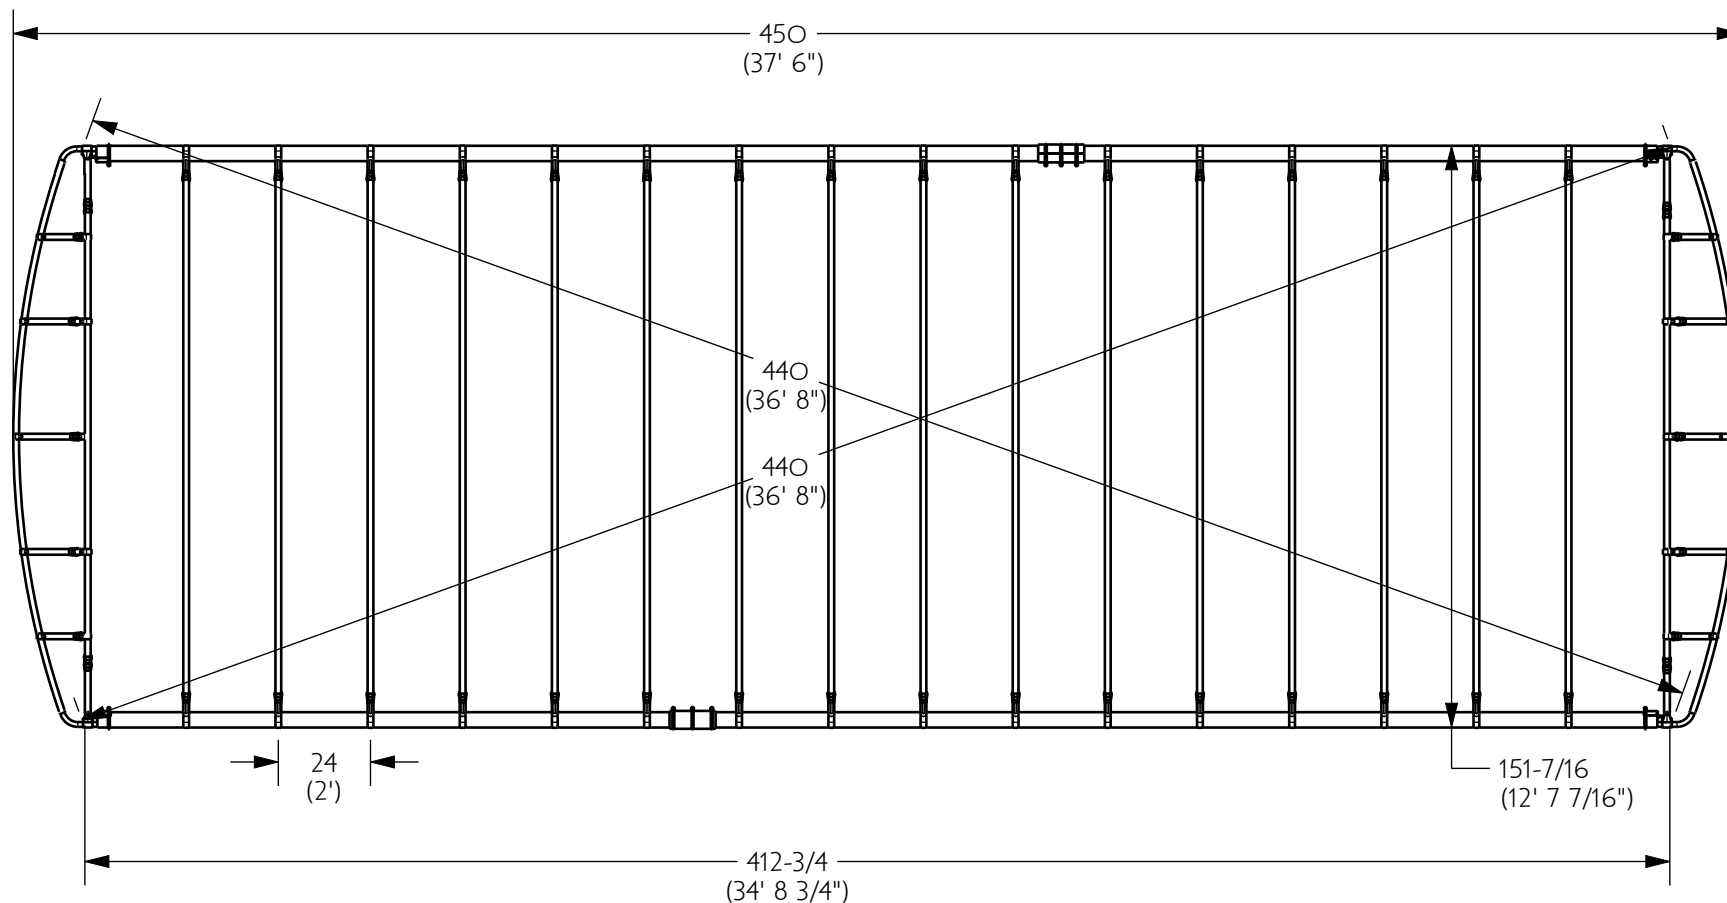

THE ADJUSTABLE ENDS WILL CAUSE DIMENSIONS TO VARY UP TO 3"

				 IDA GROVE, IOWA 51445	PART NO: CF36-144N	REV: 1
					CREATED: 19-May-10 03:26:36 PM	MODIFIED: 29-Mar-16 08:54:16 AM
				CANOPY FRAME 36 FT ALUM		
				MATERIAL: SEE BOM		SHEET: 1 of 1
NO.	DATE	REVISION	BY	DWG BY: Organization Administrator (orgadmin) /Products/ShoreStation/Canopies/Canopy Bundles		