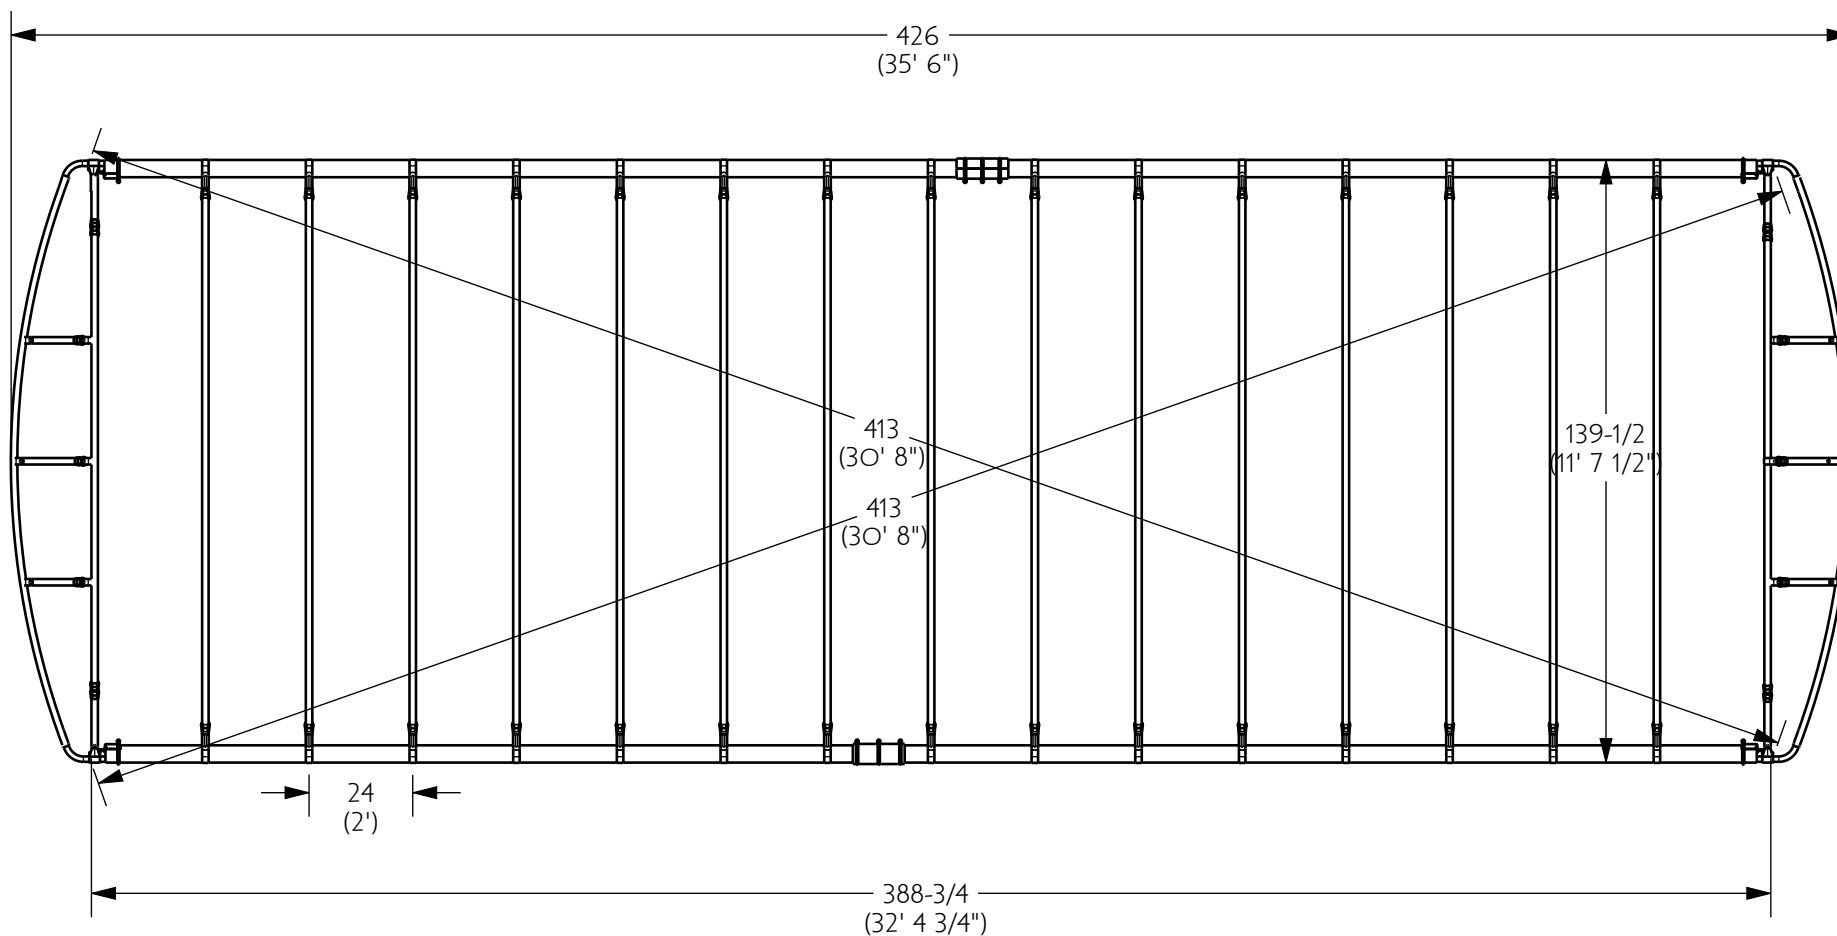

THE ADJUSTABLE ENDS WILL CAUSE DIMENSIONS TO VARY UP TO 3"

				 IDA GROVE, IOWA 51445	PART NO: CF34-132N	REV: 1
					CREATED: 19-May-10 03:26:36 PM	MODIFIED: 29-Mar-16 08:16:52 AM
				CANOPY FRAME 34 FT ALUM		
				MATERIAL: SEE BOM		SHEET: 1 of 1
NO.	DATE	REVISION	BY	DWG BY: Organization Administrator (orgadmin)	LOCATION: /Products/ShoreStation/Canopies/Canopy Bundles	