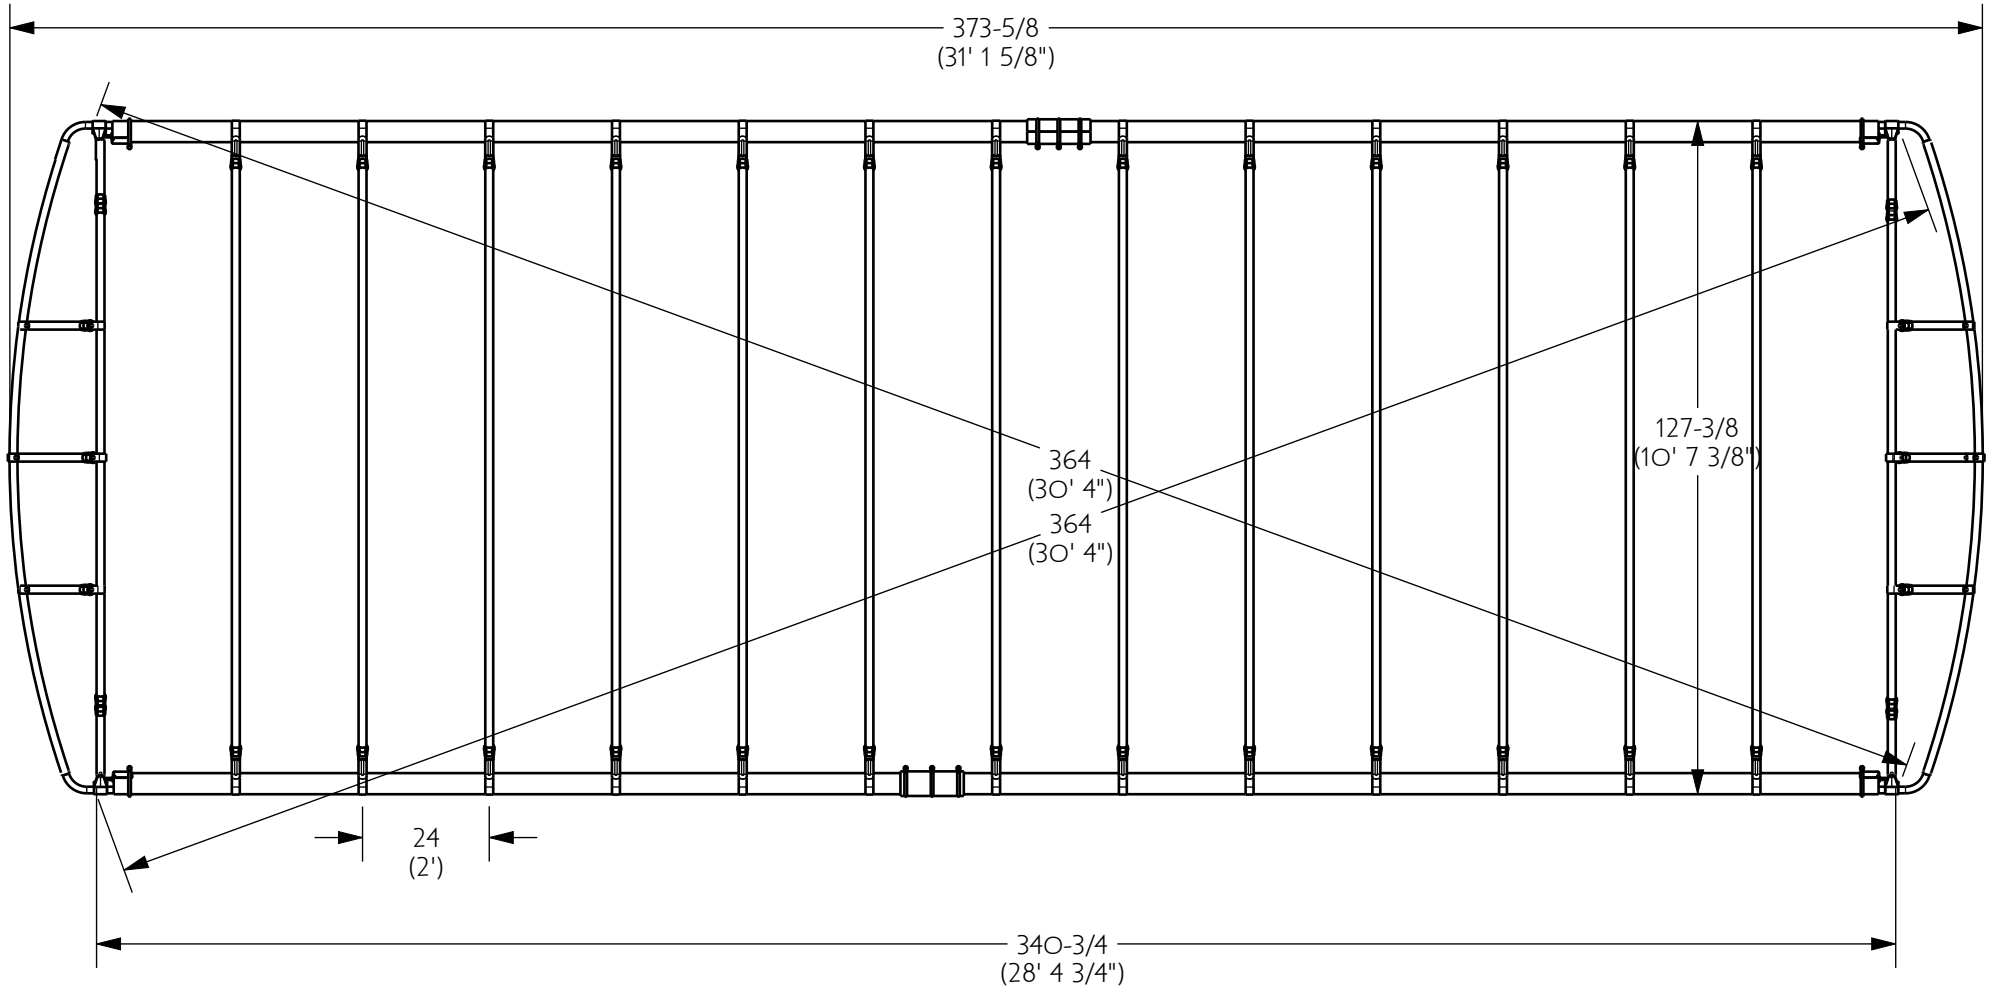

THE ADJUSTABLE ENDS WILL CAUSE DIMENSIONS TO VARY UP TO 3"

					<i>Midwest</i>	PART NO: CF30-12ON	REV: 1
					IDA GROVE, IOWA 51445	CREATED: 19-May-10 03:26:36 PM	MODIFIED: 29-Mar-16 07:35:20 AM
					CANOPY FRAME 30FT ALUM		
					MATERIAL: SEE BOM		SHEET: 1 of 1
NO.	DATE		REVISION	BY	DWG BY: Organization Administrator (orgadmin)	LOCATION: /Products/ShoreStation/Canopies/Canopy Bundles	