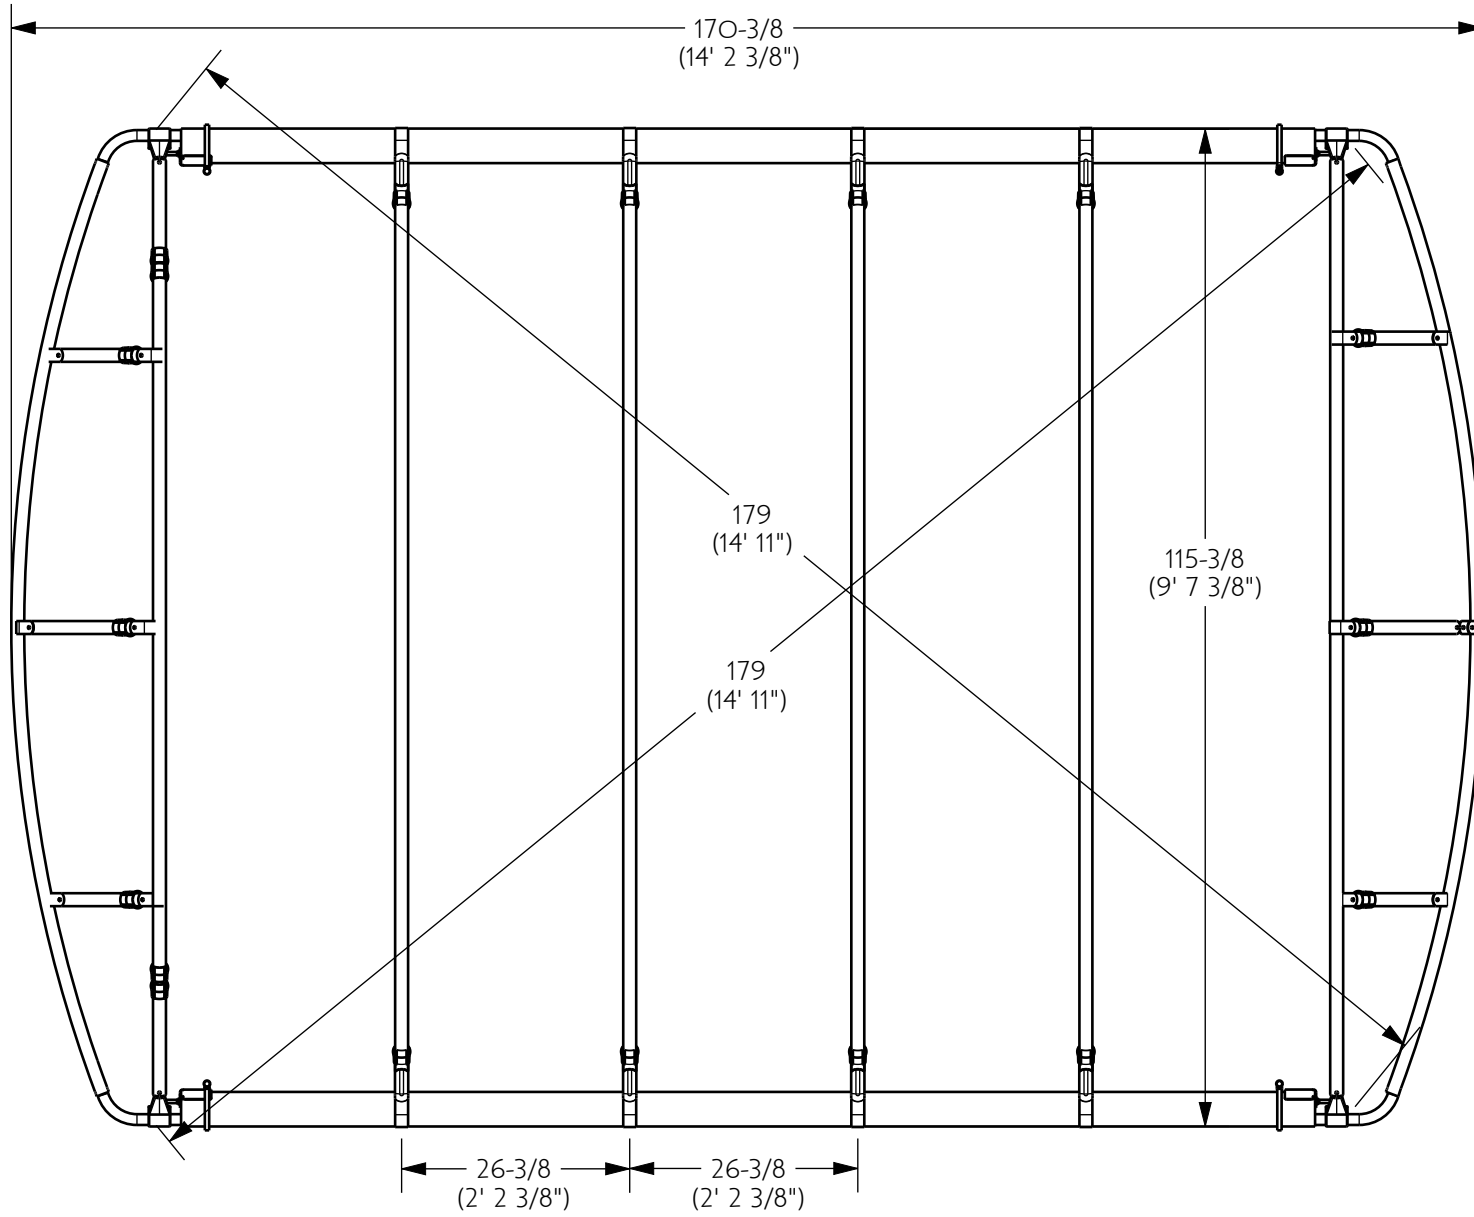

THE ADJUSTABLE ENDS WILL CAUSE LENGTH DIMENSIONS TO VARY UP TO 3"

PART NO: CF13-108N

				 IDA GROVE, IOWA 51445	PART NO: CF13-108N	REV: 1
					CREATED: 19-May-10 03:26:36 PM	MODIFIED: 13-Apr-16 12:44:54 PM
				CANOPY FRAME 2 PLACE PWC		
				MATERIAL: SEE BOM		SHEET: 1 of 1
NO.	DATE	REVISION	BY	DWG BY: Organization Administrator (orgadmin) /Products/ShoreStation/Canopies/Canopy Bundles		