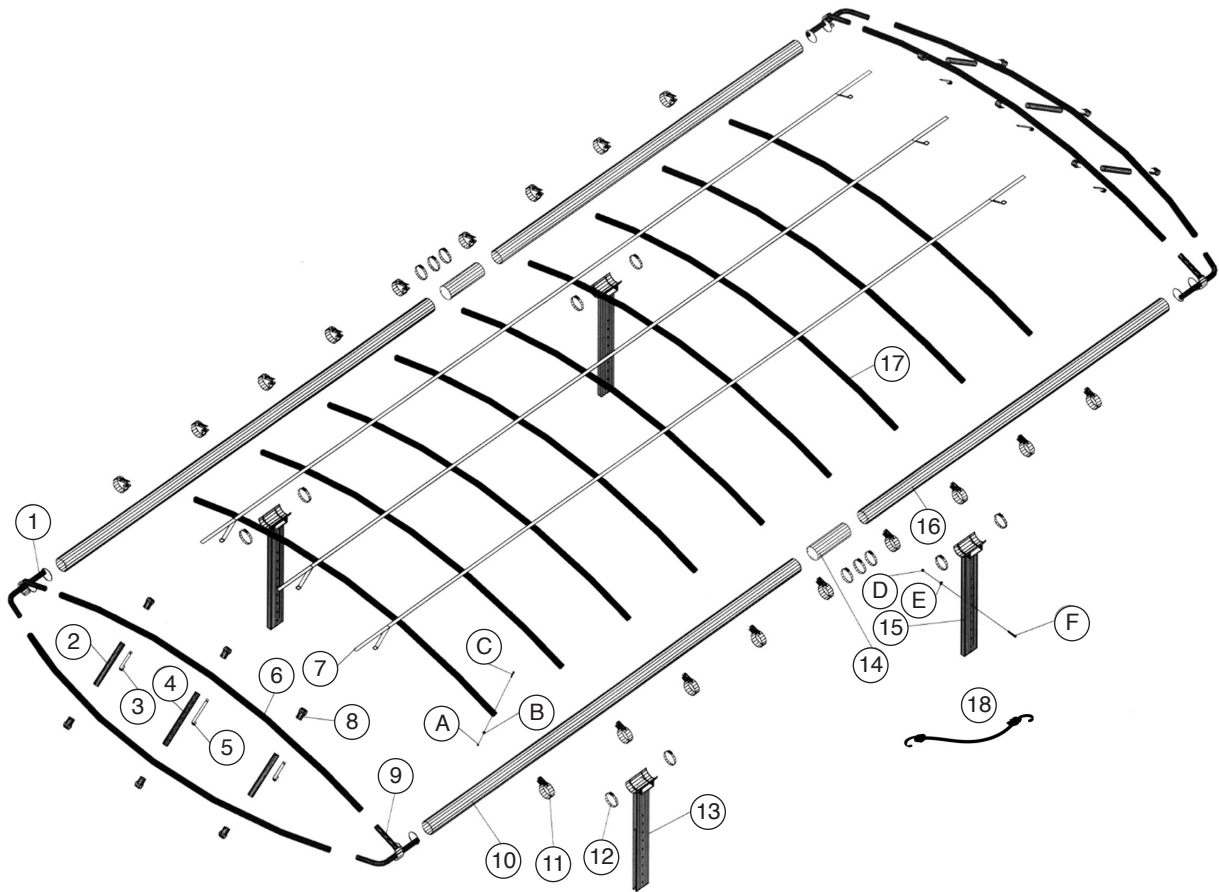

Canopy Frame

Canopy Frame

PARTS LIST

REF.	PART NO.	PART NAME	QUANTITY PER LIFT								
			18AF100	20AF100	22AF108	22AF120	24AF108	24AF120	26AF108	26AF120	28AF120
1	LHCB	Left Corner Bracket	2	2	2	2	2	2	2	2	2
2	EST	End Side Tube	4	4	4	4	4	4	4	4	4
3	SGH	Short Galvanized Hook	4	4	4	4	4	4	4	4	4
4	EMT	End Middle Tube	-	-	2	2	2	2	2	2	2
5	LGH	Long Galvanized Hook	-	-	2	2	2	2	2	2	2
7	CS18	Canopy Strap 18'	2	-	-	-	-	-	-	-	-
7	CS20	Canopy Strap 20'	-	2	-	-	-	-	-	-	-
7	CS22	Canopy Strap 22'	-	-	3	3	-	-	-	-	-
	CS24	Canopy Strap 24'	-	-	-	-	3	3	-	-	-
7	CS26	Canopy Strap 26'	-	-	-	-	-	-	3	3	-
8	SGC	Small Galvanized Clamp	8	8	12	12	12	12	12	12	12
9	RHCB	Right Corner Bracket	2	2	2	2	2	2	2	2	2
11	LGC	Large Galvanized Clamp	14	16	18	18	20	20	22	22	24
12	SSHC	SS Hose Clamp	14	14	14	14	16	16	16	16	16
13	various*	Canopy Winch Leg	-	-	-	-	-	-	-	-	-
14	GCT	Galv Connector Tube	2	2	2	2	2	2	2	2	2
15	various*	Canopy Leg	-	-	-	-	-	-	-	-	-
10/16	TUBE7	Side Tube 7'	2	-	-	-	-	-	-	-	-
10/16	TUBE9	Side Tube 9'	2	4	2	2	-	-	-	-	-
10/16	TUBE11	Side Tube 11'	-	-	2	2	4	4	2	2	-
10/16	TUBE13	Side Tube 13'	-	-	-	-	-	-	2	2	4
6/17	20241	Bow Tube 108" w/ holes	-	-	13	-	14	-	15	-	-
6/17	20242	Bow Tube 120" w/ holes	-	-	-	13	-	14	-	15	16
6/17	20244	Bow Tube 100" w/ holes	11	12	-	-	-	-	-	-	-
18	BUNT1340	Canopy Bungee	22	24	28	28	30	30	32	32	34

* Canopy Leg part numbers will vary depending on Lift Model.